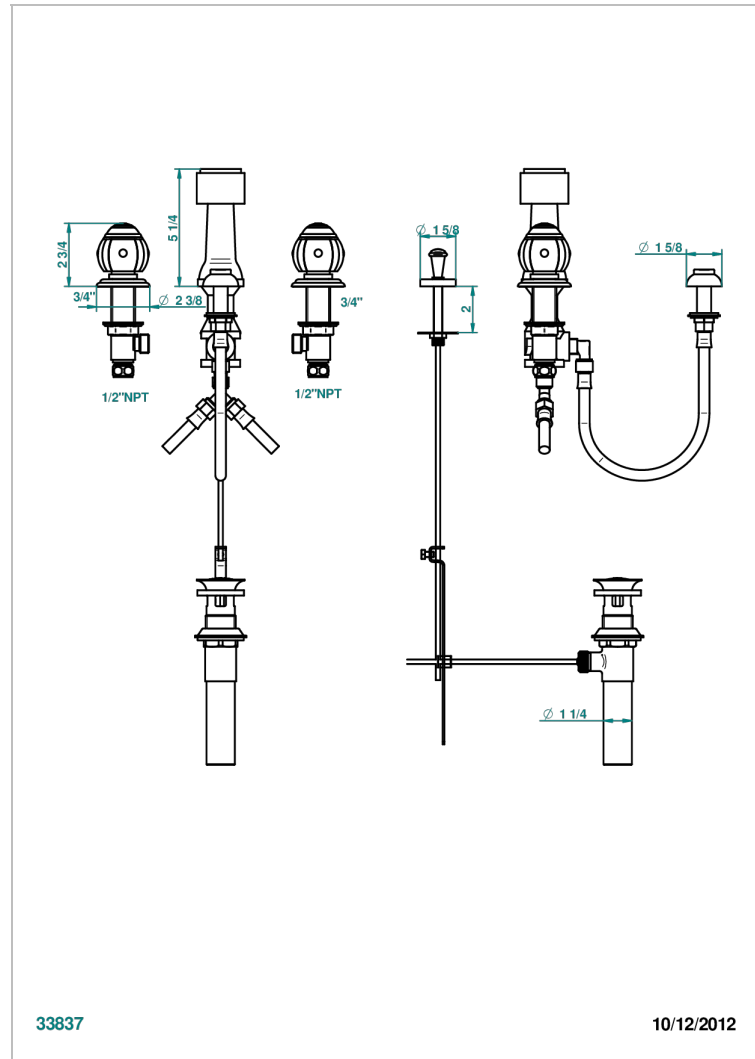

ITHAQUE PLATINUM DECOR

A7B-207KA

Deck mounted 3-hole bidet with vertical spray, vacuum breaker and drain

33837

10/12/2012

CHARACTERISTIC

- ASME : ASME A112.18.1-2011/CSA B125.1-11

STANDARDS

Nickel antique / Sovereign - H28

Nickel color PVD - H55

Nickel polished - B01

Rose Gold - F27

Satin chrome - C03

Silver polished, antique - H03

Silver rhodium - F18

Soft gold - F30