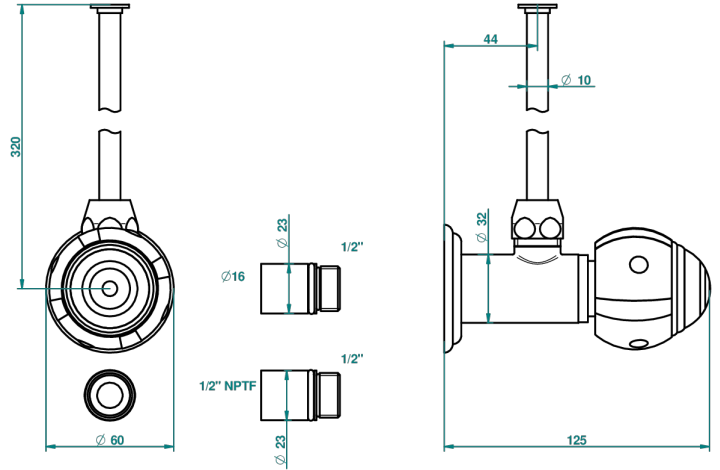

ITHAQUE PLATINUM DECOR

A7B-181/SWC

Angle supply valve with 3/8" adaptor set for toilet

THG[®]
PARIS

31294

16/10/2008

CHARACTERISTIC

- Ithaque platinum decor
- Angle supply valve with 3/8" adaptor set for toilet