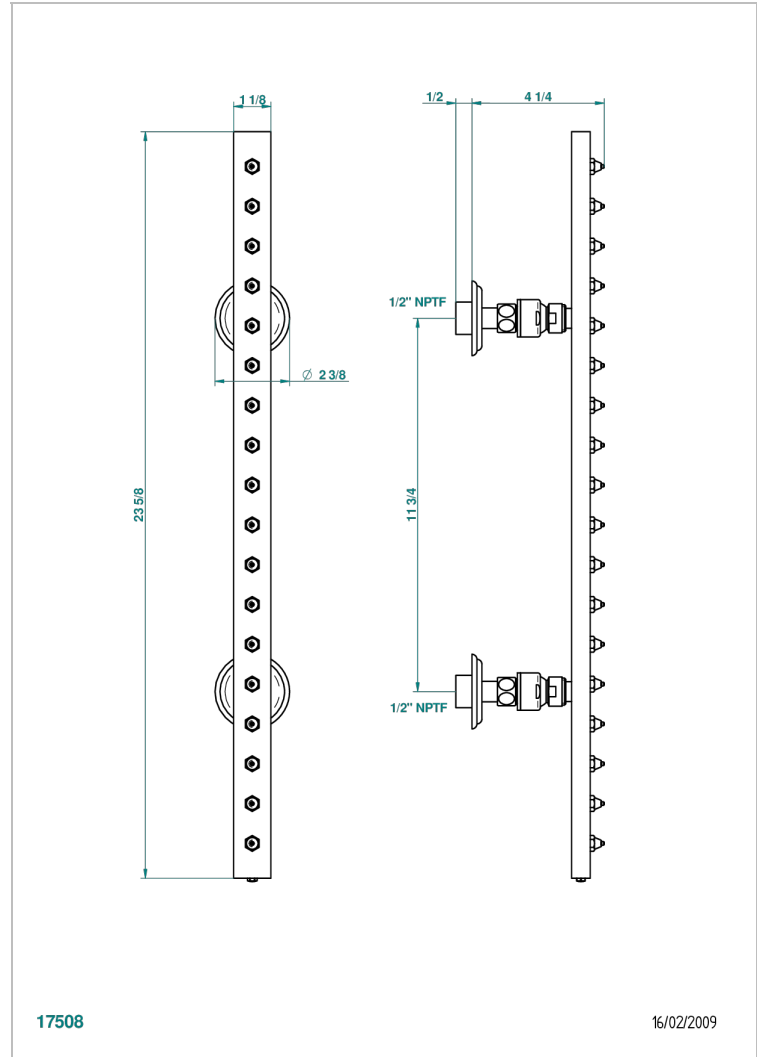

ITHAQUE GOLD DECOR

A7A-900/US

Rain-bar, rectangular with 18 picots, 23 1/2" long - with easyclean system

17508

16/02/2009

CHARACTERISTIC

- Ithaque gold decor
- Rain-bar, rectangular with 18 picots, 23 1/2" long - with easyclean system

TECHNICAL SPECS

- Recommandé : 3 bars (max. 5 bars) - Advised : 43,5 psi (max. 72 psi)
- 8 l/min à 3 bars (2.12 gpm at 43.5 psi)

AVAILABLE FINITIONS

Black nickel - D24
Blush PVD - H62
Brass color PVD - H49
Brown bronze color PVD - F33
Chrome polished - A02
Chrome polished / gold polished - G02