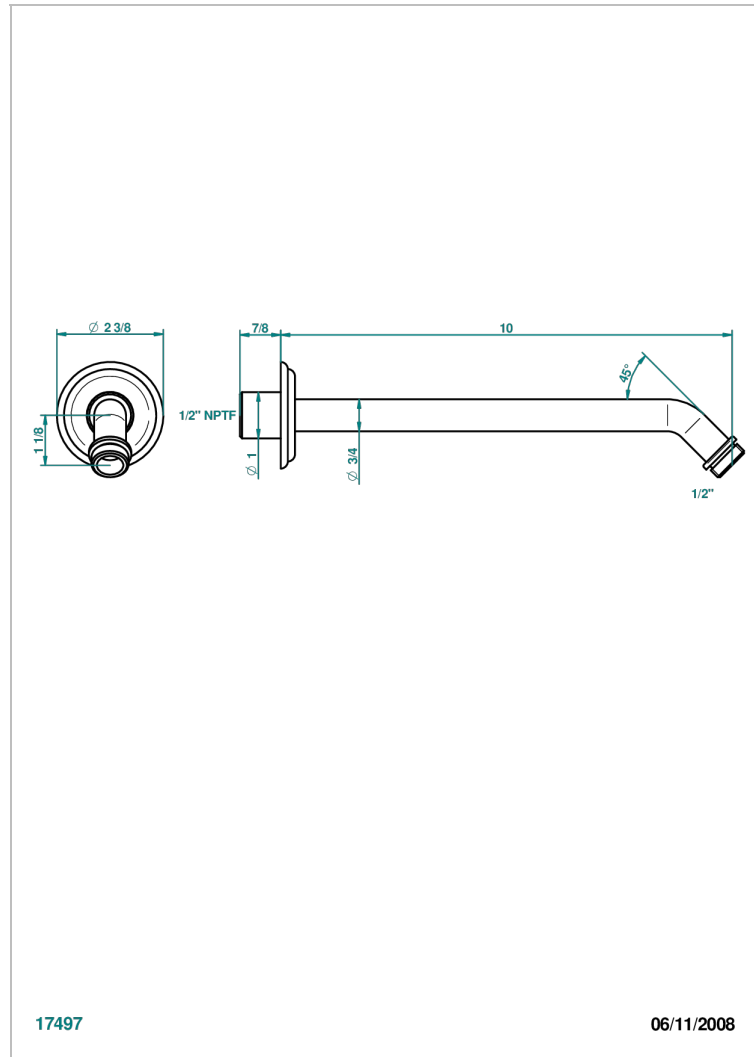

ITHAQUE GOLD DECOR

A7A-84/US

Horizontal shower arm, 45°, lg: 10"

THG[®]
PARIS

17497

06/11/2008

CHARACTERISTIC

- Ithaque gold decor
- Horizontal shower arm, 45°, lg: 10"