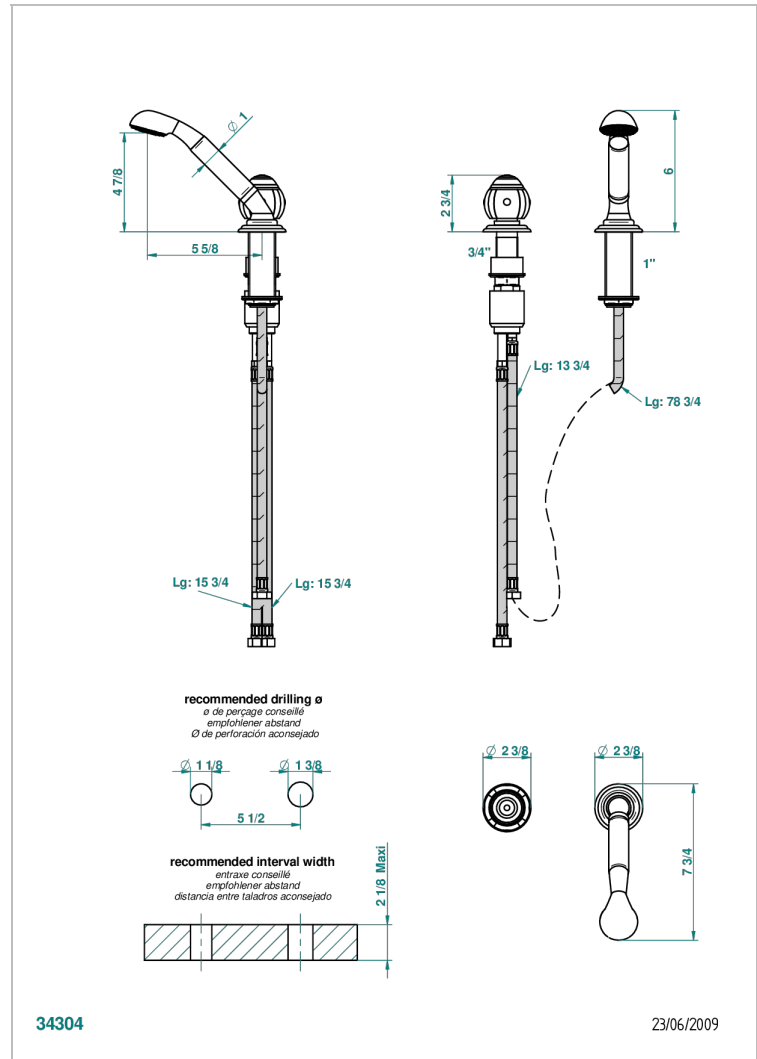

ITHAQUE GOLD DECOR

A7A-6532/60A

Deck mounted mixer with handshower, progressive cartridge

34304

23/06/2009

CHARACTERISTIC

- Ithaque gold decor
- Deck mounted mixer with handshower, progressive cartridge

TECHNICAL SPECS

- Recommandé : 3 bars (max. 5 bars) - Advised : 43,5 psi (max. 72 psi)
- 9,5 l/min à 3 bars (2.5 gpm at 43.5 psi)

AVAILABLE FINITIONS

Black nickel - D24

Blush PVD - H62

Brass color PVD - H49

Brown bronze color PVD - F33