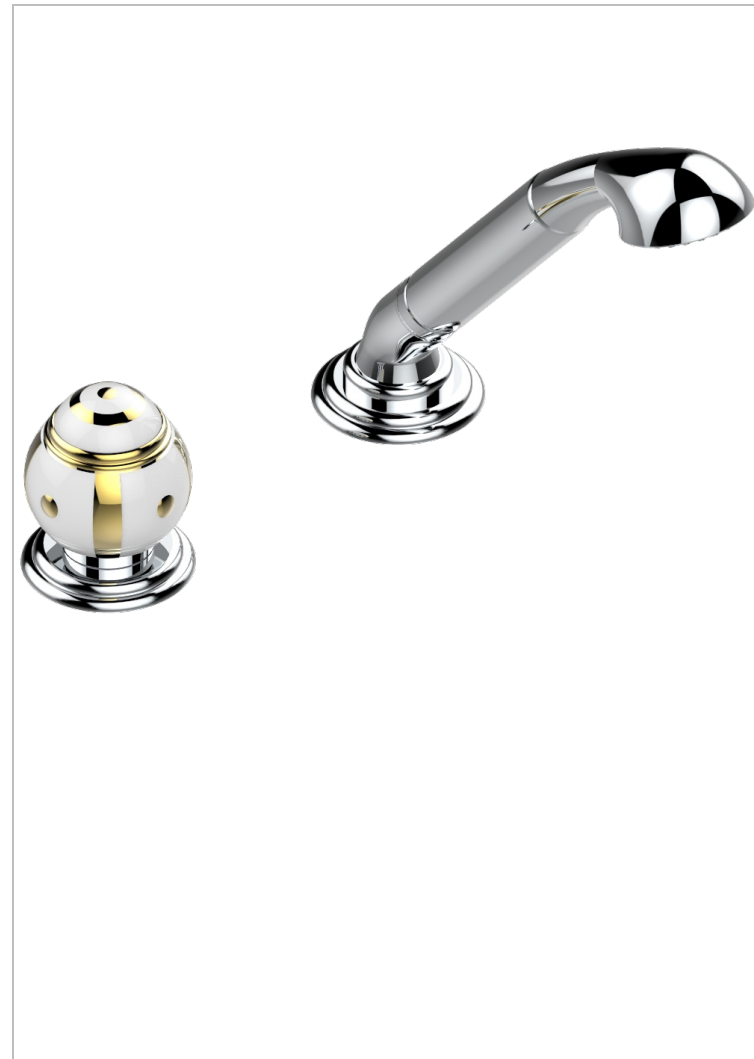

ITHAQUE GOLD DECOR

A7A-6532/60A

Deck mounted mixer with handshower, progressive cartridge

34304

23/06/2009

CHARACTERISTIC

- Ithaque gold decor
- Deck mounted mixer with handshower, progressive cartridge

TECHNICAL SPECS

- Recommandé : 3 bars (max. 5 bars) - Advised : 43,5 psi (max. 72 psi)
- 9,5 l/min à 3 bars (2.5 gpm at 43.5 psi)

AVAILABLE FINITIONS

Black nickel - D24

Blush PVD - H62

Brass color PVD - H49

Brown bronze color PVD - F33

Matt nickel (American satin) - C01

Matt nickel color PVD - H56

Nickel antique / Sovereign - H28

Nickel color PVD - H55

Nickel polished - B01

Rose Gold - F27

Satin chrome - C03

Silver polished, antique - H03