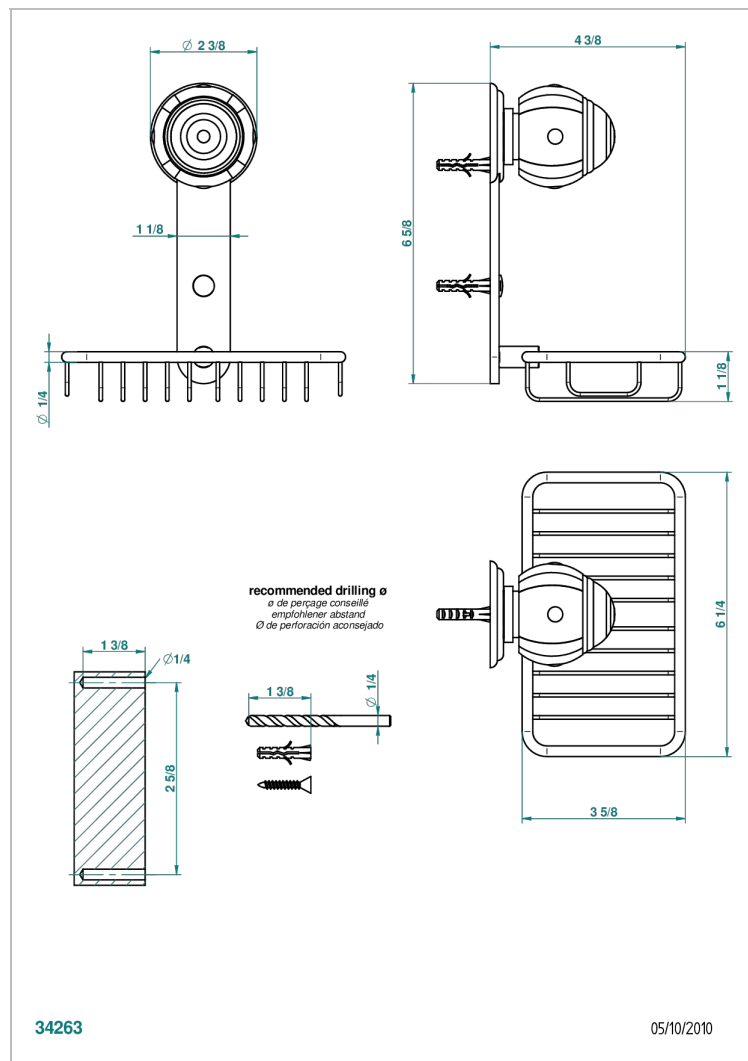

# ITHAQUE GOLD DECOR

A7A-620

Soap basket, wall mounted 6"1/4 x 3"5/8

## CHARACTERISTIC

- Ithaque gold decor
- Soap basket, wall mounted 6"1/4 x 3"5/8