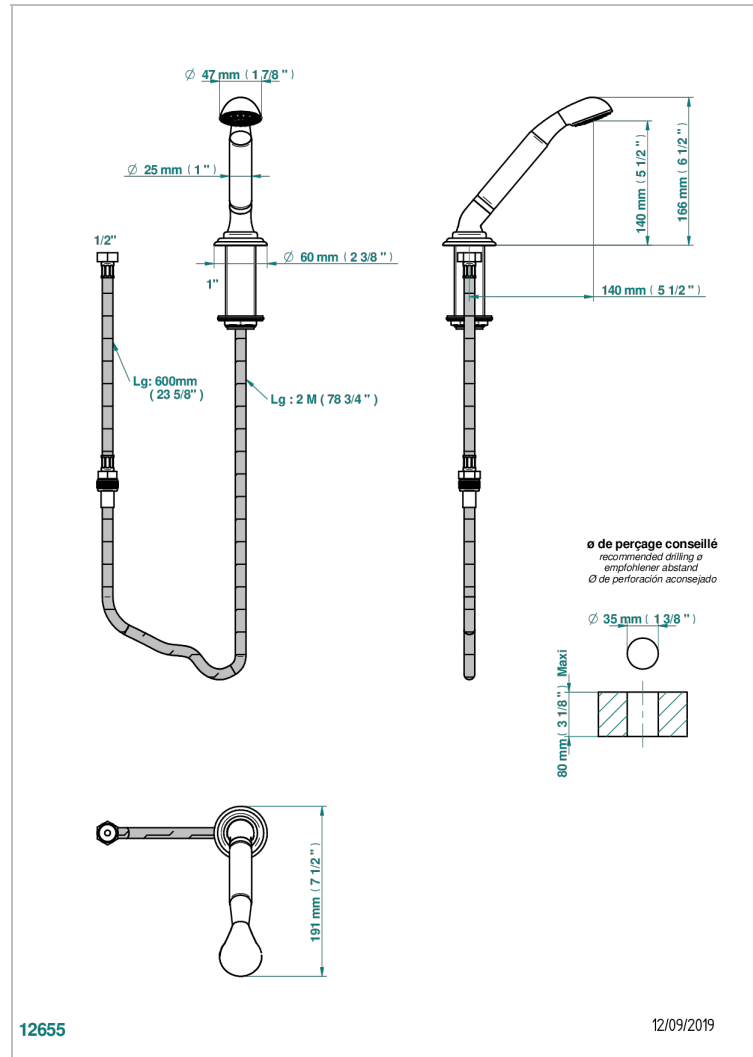

ITHAQUE GOLD DECOR

A7A-60A

Deck mounted hand shower, with hose

CHARACTERISTIC

- Ithaque gold decor
- Deck mounted hand shower, with hose

TECHNICAL SPECS

- Recommandé : 3 bars (max. 5 bars) - Advised : 43,5 psi (max. 72 psi)
- 9,5 l/min à 3 bars (2.5 gpm at 43.5 psi)

AVAILABLE FINITIONS

Black nickel - D24

Blush PVD - H62

Brass color PVD - H49

Brown bronze color PVD - F33

Chrome polished - A02

Chrome polished / gold polished - G02

Copper antique matt, coated - H07

Nickel antique / Sovereign - H28

Nickel color PVD - H55

Nickel polished - B01

Rose Gold - F27

Satin chrome - C03

Silver polished, antique - H03

Silver rhodium - F18

Soft gold - F30