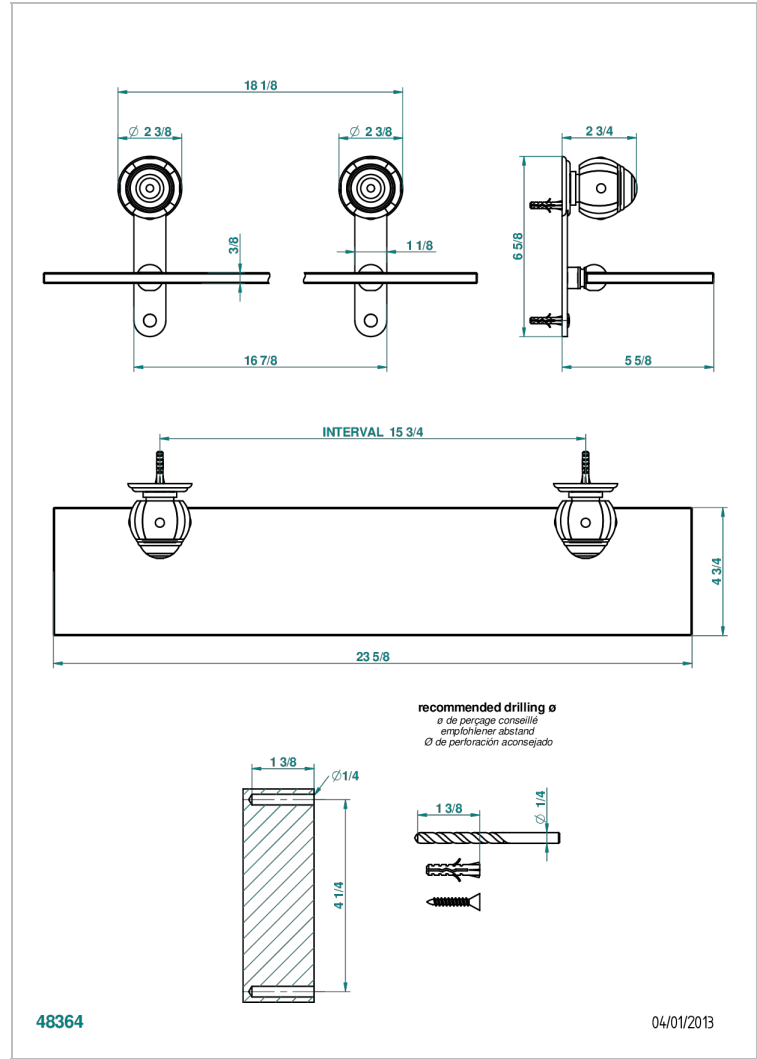

ITHAQUE GOLD DECOR

A7A-564

Glass shelf with brackets

CHARACTERISTIC

- Ithaque gold decor
- Glass shelf with brackets

AVAILABLE FINITIONS

Black nickel - D24
 Blush PVD - H62
 Brass color PVD - H49
 Brown bronze color PVD - F33
 Chrome polished - A02
 Chrome polished / gold polished - G02