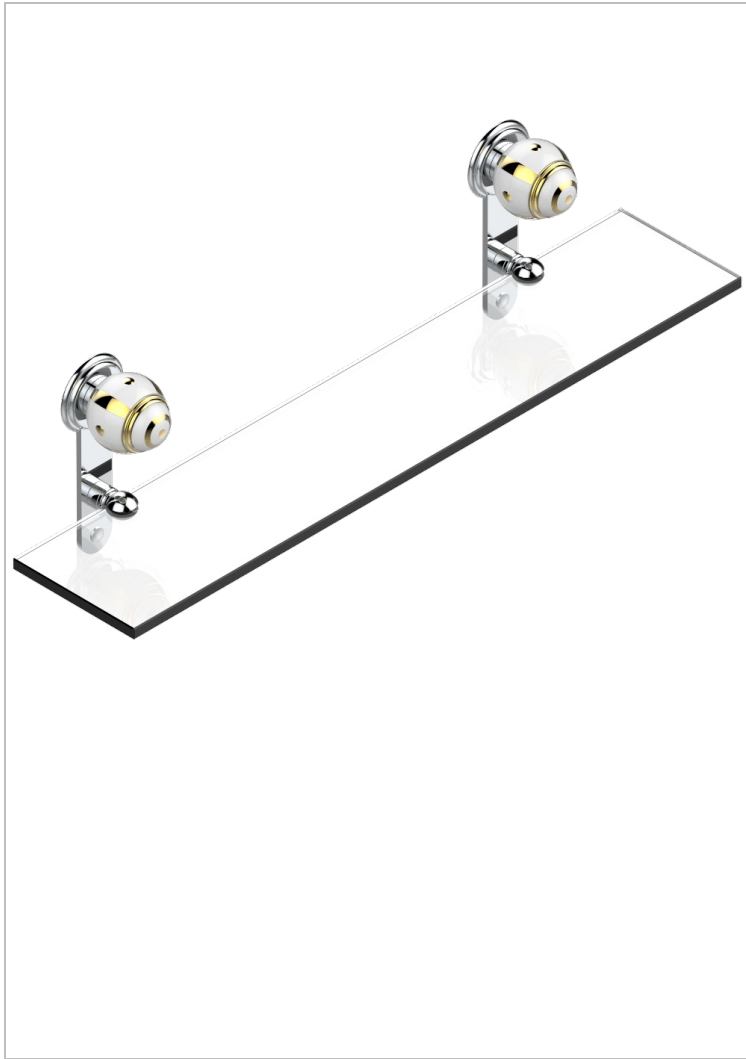

ITHAQUE GOLD DECOR

A7A-564

Glass shelf with brackets

CHARACTERISTIC

- Ithaque gold decor
- Glass shelf with brackets

AVAILABLE FINITIONS

Black nickel - D24
 Blush PVD - H62
 Brass color PVD - H49
 Brown bronze color PVD - F33
 Chrome polished - A02
 Chrome polished / gold polished - G02

Copper antique matt, coated - H07
 Gold color PVD - H52
 Gold mat - F07
 Gold polished - F01
 Gold satiney - F03
 Graphite PVD - H64

Light coated bronze - D01
 Matt Umber PVD - H67
 Matt blush PVD - H60
 Matt brass color PVD - H50
 Matt brown bronze color PVD - F34
 Matt chrome (American satin) - C02

Matt gold color PVD - H53
 Matt graphite PVD - H65
 Matt nickel (American satin) - C01
 Matt nickel color PVD - H56
 Nickel antique / Sovereign - H28
 Nickel color PVD - H55

Nickel polished - B01
 Rose Gold - F27
 Satin chrome - C03
 Silver polished, antique - H03
 Silver rhodium - F18
 Soft gold - F30