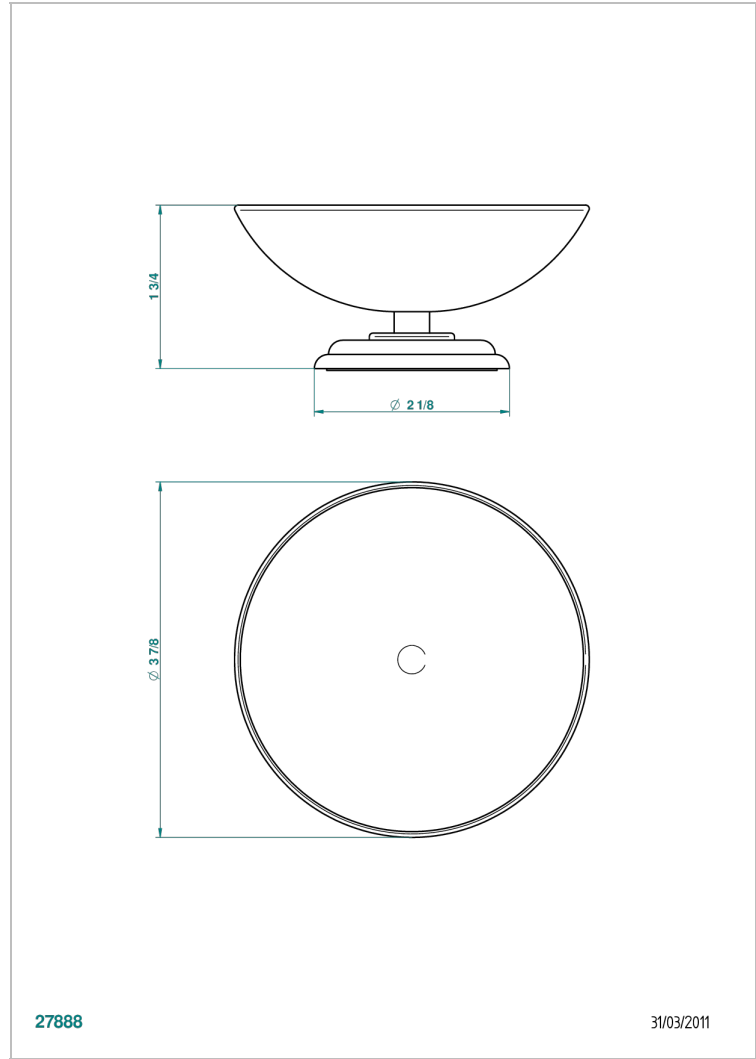

A7A-544

Soap dish, freestanding , 4" diameter

27888

31/03/2011

## CHARACTERISTIC

- Ithaque gold decor
- Soap dish, freestanding , 4" diameter