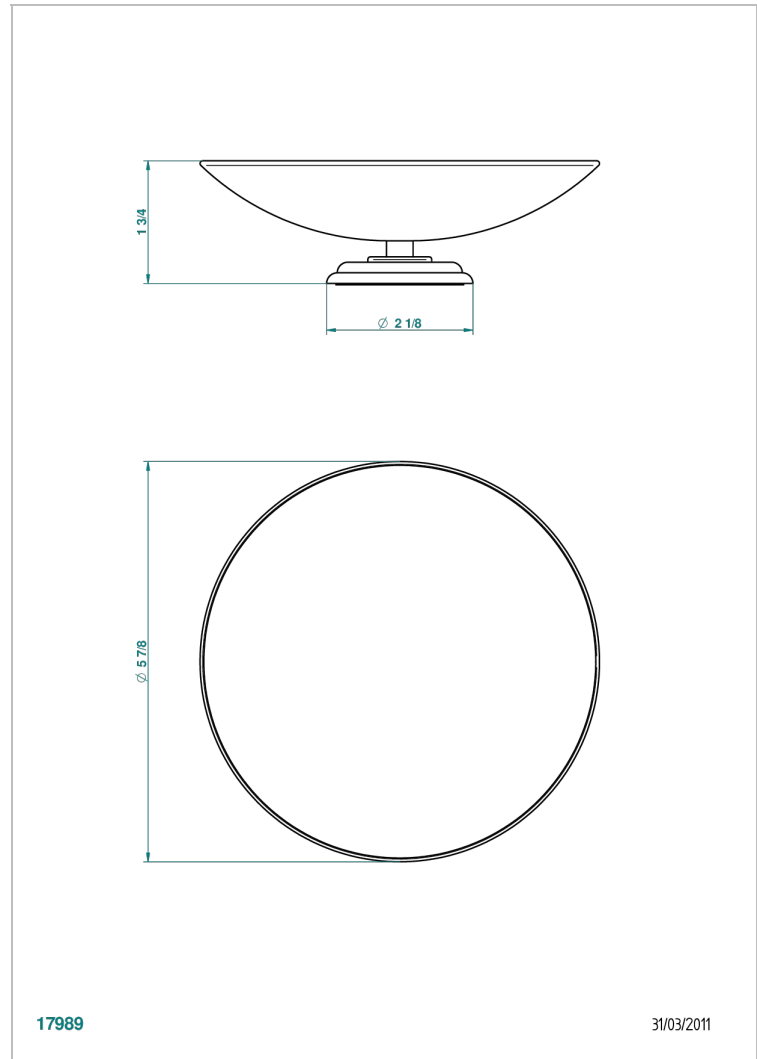

ITHAQUE GOLD DECOR

A7A-544GM

Soap dish, freestanding , 6" diameter

THG[®]
PARIS

CHARACTERISTIC

- Ithaque gold decor
- Soap dish, freestanding , 6" diameter

AVAILABLE FINITIONS

Black nickel - D24