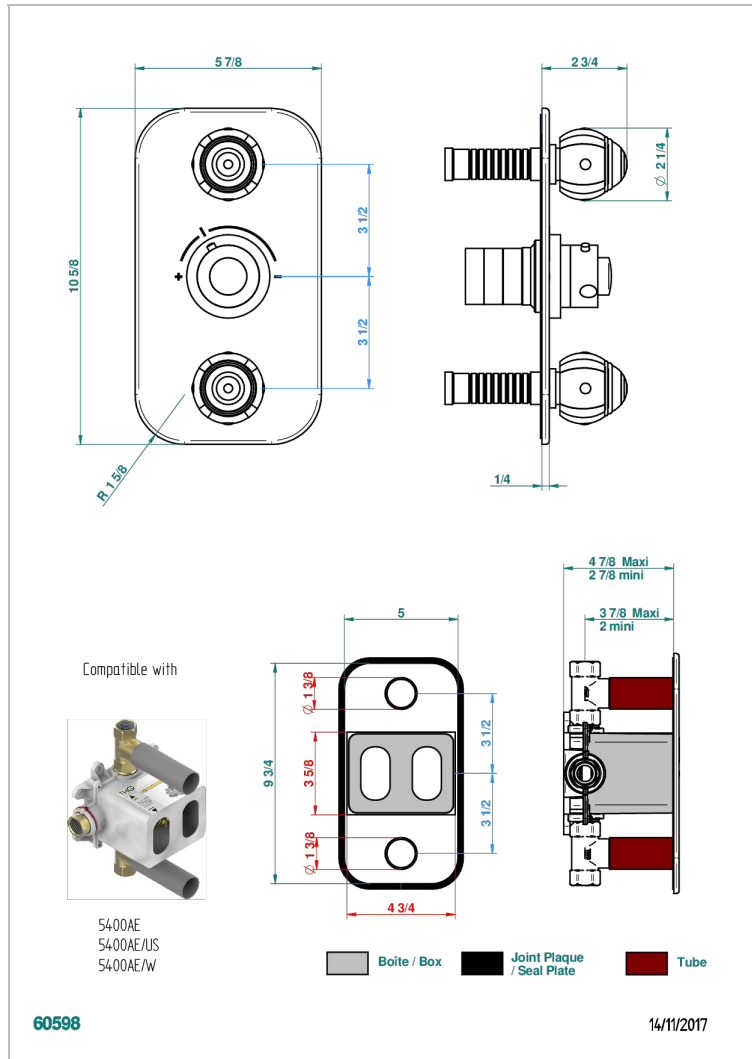

# ITHAQUE GOLD DECOR

A7A-5400BE

**THG**  
PARIS

Trim for THG thermostat 2 volume controls, rough part supplied with fixing box ref. 5 400AE/US

## CHARACTERISTIC

- Built-in thermostatic cover for 5400AE - 5400AE/W - 5400AE/US with 2 no. 3/4" outputs
- Requires concealed thermostat réf 5400AE - 5400AE/W - 5400AE/US
- For shower 2 simultaneous functions
- Temperature control knob with security stop at 38°C
- Solid brass plate and knob
- ASME : ASME A112.18.1-2011/CSA B125.1-11
- DVGW : DW-6512CQ0608

## RELATED SKU'S

- Ref. G00-5400AE/US 3/4" THG thermostat with wax cartridge, with two valves delivered with a built-in box, no trim
- Ref. G00-5100G Reinforced stop ring for THG thermostatic with fixing set