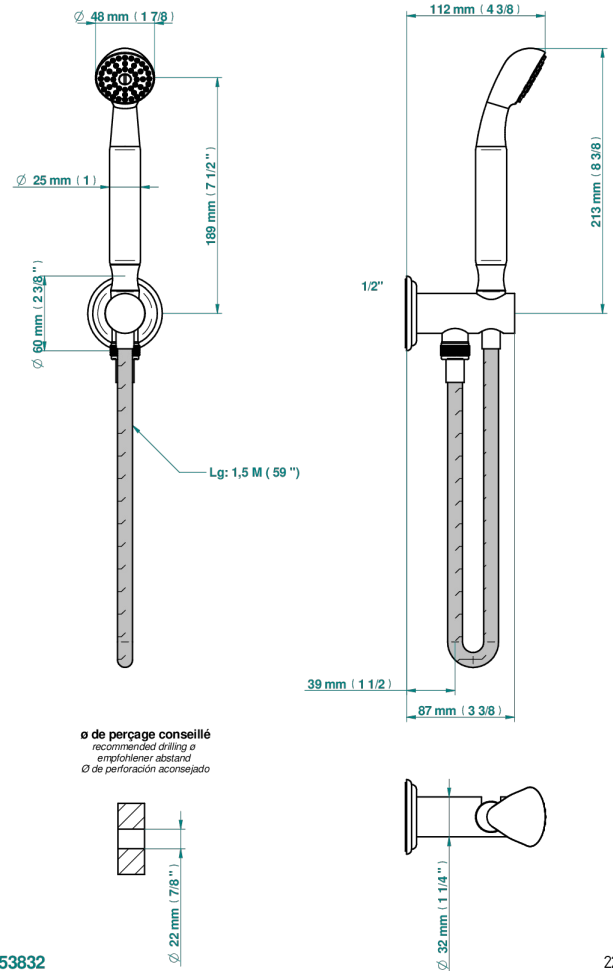

ITHAQUE GOLD DECOR

A7A-54/US

Wall mounted handshower with integrated fixed hook

THG[®]
PARIS

53832

22/01/2020

CHARACTERISTIC

- Ithaque gold decor
- Wall mounted handshower with integrated fixed hook

TECHNICAL SPECS

- Recommandé : 3 bars (max. 5 bars) - Advised : 43,5 psi (max. 72 psi)
- 9,5 l/min à 3 bars (2.5 gpm at 43.5 psi)

AVAILABLE FINITIONS

Black nickel - D24
Blush PVD - H62
Brass color PVD - H49
Brown bronze color PVD - F33
Chrome polished - A02
Chrome polished / gold polished - G02

Copper antique matt, coated - H07
Gold color PVD - H52
Gold mat - F07
Gold polished - F01
Gold satiney - F03
Graphite PVD - H64

Light coated bronze - D01
Matt Umber PVD - H67
Matt blush PVD - H60
Matt brass color PVD - H50
Matt brown bronze color PVD - F34
Matt chrome (American satin) - C02

Matt gold color PVD - H53
Matt graphite PVD - H65
Matt nickel (American satin) - C01
Matt nickel color PVD - H56
Nickel antique / Sovereign - H28
Nickel color PVD - H55

Nickel polished - B01
Rose Gold - F27
Satin chrome - C03
Silver polished, antique - H03
Silver rhodium - F18
Soft gold - F30