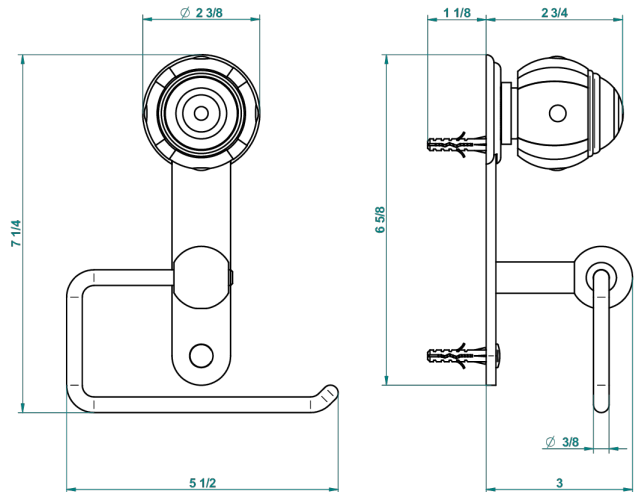

ITHAQUE GOLD DECOR

A7A-538A

Toilet paper holder, single mount without cover

THG®
PARIS

59514

23/02/2017

CHARACTERISTIC

- Ithaque gold decor
- Toilet paper holder, single mount without cover

AVAILABLE FINITIONS

Black nickel - D24
Blush PVD - H62
Brass color PVD - H49
Brown bronze color PVD - F33
Chrome polished - A02
Chrome polished / gold polished - G02

Copper antique matt, coated - H07
Gold color PVD - H52
Gold mat - F07
Gold polished - F01
Gold satiney - F03
Graphite PVD - H64

Light coated bronze - D01
Matt Umber PVD - H67
Matt blush PVD - H60
Matt brass color PVD - H50
Matt brown bronze color PVD - F34
Matt chrome (American satin) - C02

Matt gold color PVD - H53
Matt graphite PVD - H65
Matt nickel (American satin) - C01
Matt nickel color PVD - H56
Nickel antique / Sovereign - H28
Nickel color PVD - H55

Nickel polished - B01
Rose Gold - F27
Satin chrome - C03
Silver polished, antique - H03
Silver rhodium - F18
Soft gold - F30