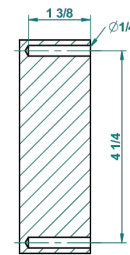

ITHAQUE GOLD DECOR

A7A-538A

Toilet paper holder, single mount without cover

THG®
PARIS

59514

23/02/2017

CHARACTERISTIC

- Ithaque gold decor
- Toilet paper holder, single mount without cover

AVAILABLE FINITIONS

Black nickel - D24
Blush PVD - H62
Brass color PVD - H49
Brown bronze color PVD - F33
Chrome polished - A02
Chrome polished / gold polished - G02

Copper antique matt, coated - H07
Gold color PVD - H52
Gold mat - F07
Gold polished - F01
Gold satiney - F03
Graphite PVD - H64

Light coated bronze - D01
Matt Umber PVD - H67
Matt blush PVD - H60
Matt brass color PVD - H50
Matt brown bronze color PVD - F34
Matt chrome (American satin) - C02

Matt gold color PVD - H53
Matt graphite PVD - H65
Matt nickel (American satin) - C01
Matt nickel color PVD - H56
Nickel antique / Sovereign - H28
Nickel color PVD - H55

Nickel polished - B01
Rose Gold - F27
Satin chrome - C03
Silver polished, antique - H03
Silver rhodium - F18
Soft gold - F30