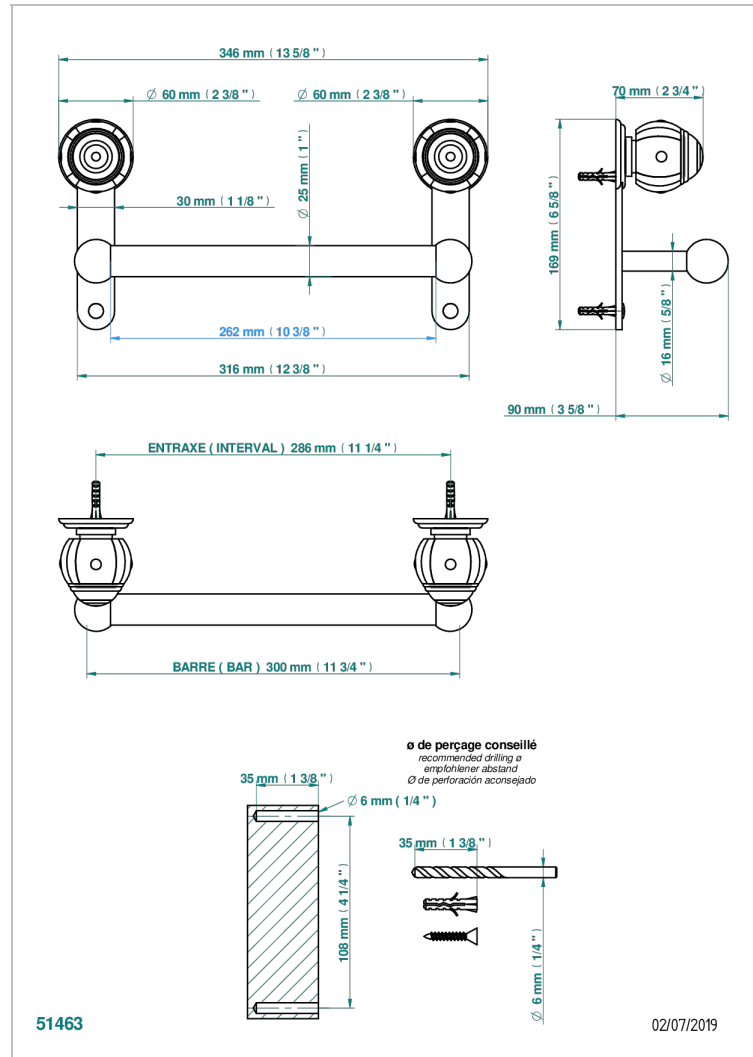

ITHAQUE GOLD DECOR

A7A-527

Towel bar, 1" dia, 11 3/4" long

CHARACTERISTIC

- Ithaque gold decor
- Towel bar, 1" dia, 11 3/4" long

AVAILABLE FINITIONS

Black nickel - D24
Blush PVD - H62
Brass color PVD - H49
Brown bronze color PVD - F33
Chrome polished - A02
Chrome polished / gold polished - G02