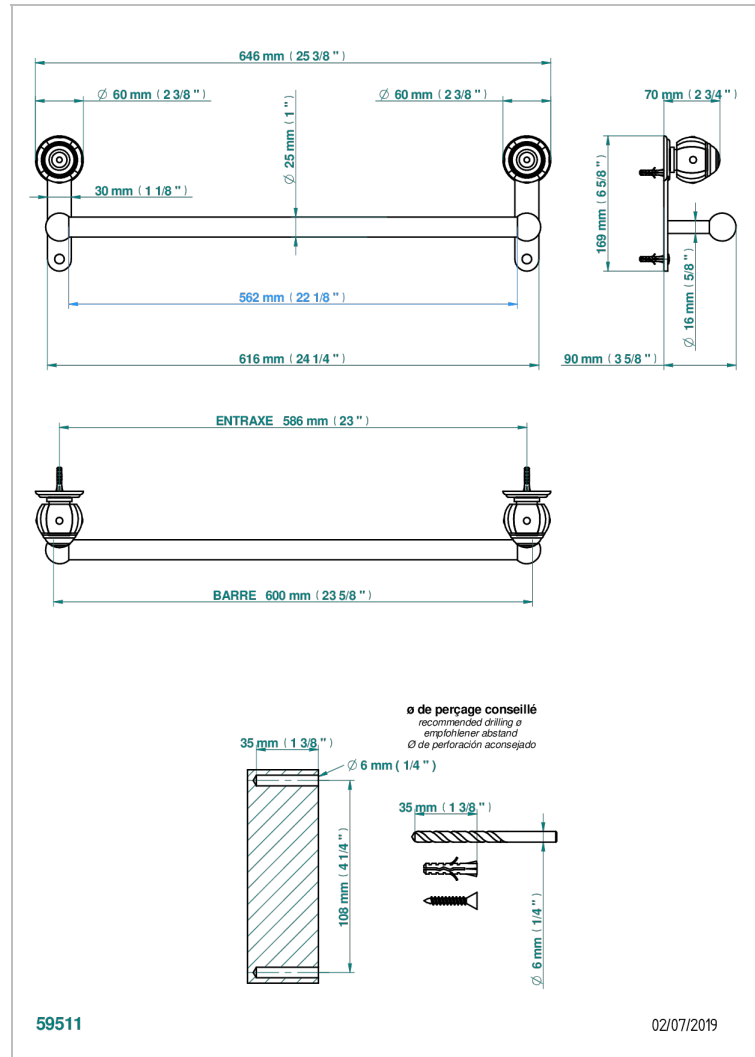

ITHAQUE GOLD DECOR

A7A-526/60

Towel bar, 24" long

CHARACTERISTIC

- Ithaque gold decor
- Towel bar, 24" long

AVAILABLE FINITIONS

Black nickel - D24
Blush PVD - H62
Brass color PVD - H49
Brown bronze color PVD - F33
Chrome polished - A02
Chrome polished / gold polished - G02