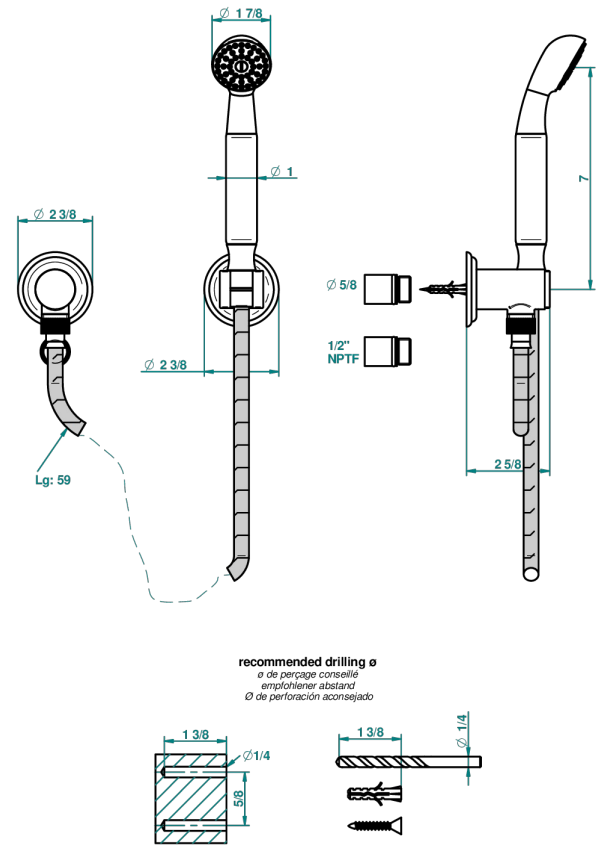

ITHAQUE GOLD DECOR

A7A-52/US

Wall mounted handshower with separate fixed hook

THG[®]
PARIS

20258

26/01/2011

CHARACTERISTIC

- Ithaque gold decor
- Wall mounted handshower with separate fixed hook

TECHNICAL SPECS

- Recommandé : 3 bars (max. 5 bars) - Advised : 43,5 psi (max. 72 psi)
- 9,5 l/min à 3 bars (2.5 gpm at 43.5 psi)

AVAILABLE FINITIONS

Black nickel - D24

Blush PVD - H62

Brass color PVD - H49