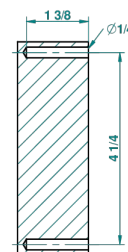

34266

31/05/2010

CHARACTERISTIC

- Ithaque gold decor
- Robe hook

AVAILABLE FINITIONS

Black nickel - D24
Blush PVD - H62
Brass color PVD - H49
Brown bronze color PVD - F33
Chrome polished - A02
Chrome polished / gold polished - G02

Copper antique matt, coated - H07
Gold color PVD - H52
Gold mat - F07
Gold polished - F01
Gold satiny - F03
Graphite PVD - H64

Light coated bronze - D01
Matt Umber PVD - H67
Matt blush PVD - H60
Matt brass color PVD - H50
Matt brown bronze color PVD - F34
Matt chrome (American satin) - C02

Matt gold color PVD - H53
Matt graphite PVD - H65
Matt nickel (American satin) - C01
Matt nickel color PVD - H56
Nickel antique / Sovereign - H28
Nickel color PVD - H55

Nickel polished - B01
Rose Gold - F27
Satin chrome - C03
Silver polished, antique - H03
Silver rhodium - F18
Soft gold - F30