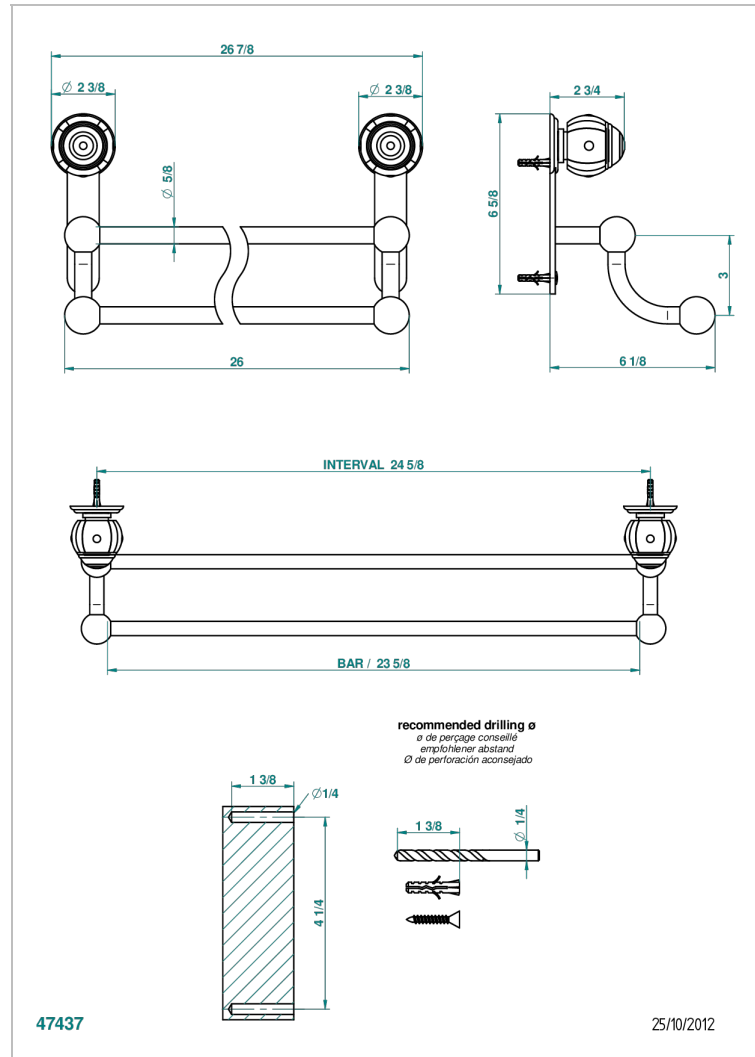

ITHAQUE GOLD DECOR

A7A-516/60

Double towel bar, 24" long

CHARACTERISTIC

- Ithaque gold decor
- Double towel bar, 24" long

AVAILABLE FINITIONS

Black nickel - D24

Blush PVD - H62