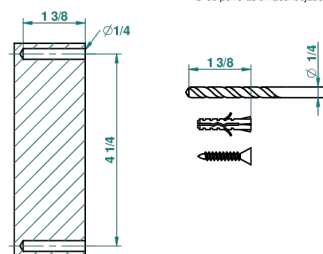

38339

15/06/2010

CHARACTERISTIC

- Ithaque gold decor
- Robe hook single small

AVAILABLE FINITIONS

Black nickel - D24
Blush PVD - H62
Brass color PVD - H49
Brown bronze color PVD - F33
Chrome polished - A02
Chrome polished / gold polished - G02

Copper antique matt, coated - H07
Gold color PVD - H52
Gold mat - F07
Gold polished - F01
Gold satiney - F03
Graphite PVD - H64

Light coated bronze - D01
Matt Umber PVD - H67
Matt blush PVD - H60
Matt brass color PVD - H50
Matt brown bronze color PVD - F34
Matt chrome (American satin) - C02

Matt gold color PVD - H53
Matt graphite PVD - H65
Matt nickel (American satin) - C01
Matt nickel color PVD - H56
Nickel antique / Sovereign - H28
Nickel color PVD - H55

Nickel polished - B01
Rose Gold - F27
Satin chrome - C03
Silver polished, antique - H03
Silver rhodium - F18
Soft gold - F30