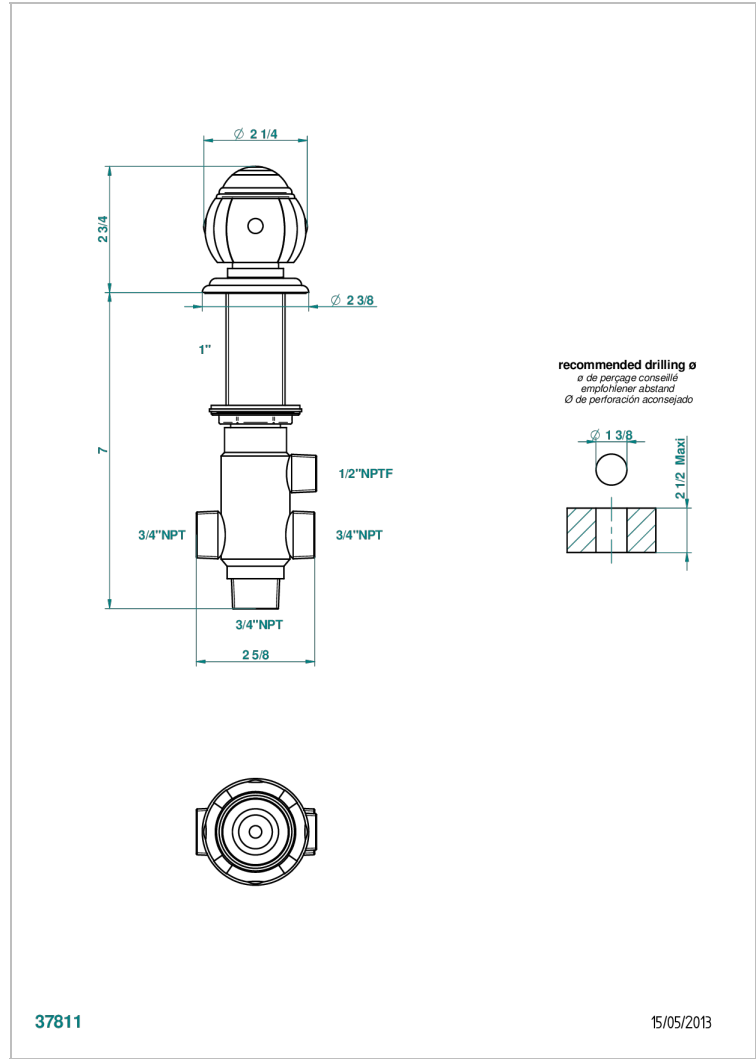

ITHAQUE GOLD DECOR

A7A-504VGUS

2-function deck diverter with trim

CHARACTERISTIC

- Ithaque gold decor
- 2-function deck diverter with trim

AVAILABLE FINITIONS

Black nickel - D24
Blush PVD - H62
Brass color PVD - H49
Brown bronze color PVD - F33
Chrome polished - A02
Chrome polished / gold polished - G02