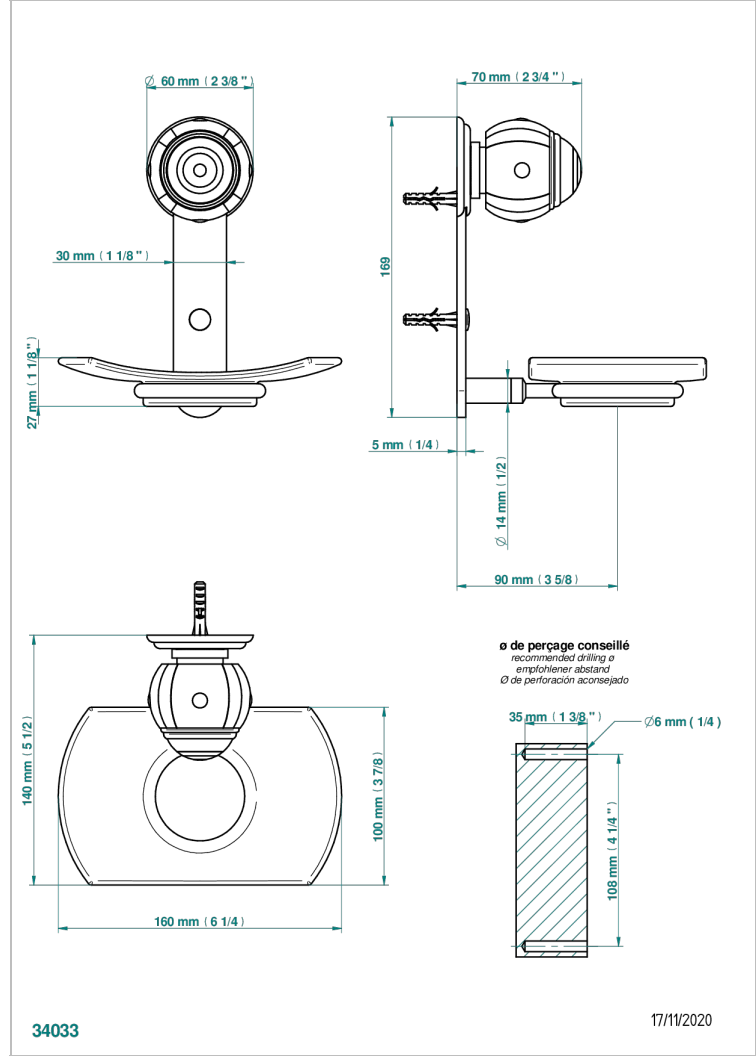

# ITHAQUE GOLD DECOR

A7A-500

Glass soap dish, wall mounted

## CHARACTERISTIC

- Ithaque gold decor
- Glass soap dish, wall mounted