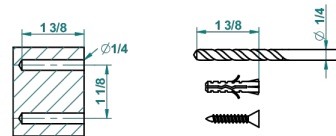

ITHAQUE GOLD DECOR

A7A-4720C

Metal toilet brush holder with brush with cover wall mounted

THG®
PARIS

28537

27/10/2015

CHARACTERISTIC

- Ithaque gold decor
- Metal toilet brush holder with brush with cover wall mounted

AVAILABLE FINITIONS

Black nickel - D24
Blush PVD - H62
Brass color PVD - H49
Brown bronze color PVD - F33
Chrome polished - A02
Chrome polished / gold polished - G02

Copper antique matt, coated - H07
Gold color PVD - H52
Gold mat - F07
Gold polished - F01
Gold satiny - F03
Graphite PVD - H64

Light coated bronze - D01
Matt Umber PVD - H67
Matt blush PVD - H60
Matt brass color PVD - H50
Matt brown bronze color PVD - F34
Matt chrome (American satin) - C02

Matt gold color PVD - H53
Matt graphite PVD - H65
Matt nickel (American satin) - C01
Matt nickel color PVD - H56
Nickel antique / Sovereign - H28
Nickel color PVD - H55

Nickel polished - B01
Rose Gold - F27
Satin chrome - C03
Silver polished, antique - H03
Silver rhodium - F18
Soft gold - F30