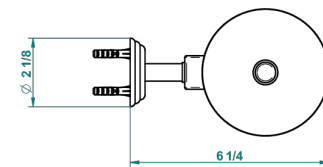

ITHAQUE GOLD DECOR

A7A-4720C

Metal toilet brush holder with brush with cover wall mounted

THG®
PARIS

28537

27/10/2015

CHARACTERISTIC

- Ithaque gold decor
- Metal toilet brush holder with brush with cover wall mounted

AVAILABLE FINITIONS

Black nickel - D24
Blush PVD - H62
Brass color PVD - H49
Brown bronze color PVD - F33
Chrome polished - A02
Chrome polished / gold polished - G02

Copper antique matt, coated - H07
Gold color PVD - H52
Gold mat - F07
Gold polished - F01
Gold satiny - F03
Graphite PVD - H64

Light coated bronze - D01
Matt Umber PVD - H67
Matt blush PVD - H60
Matt brass color PVD - H50
Matt brown bronze color PVD - F34
Matt chrome (American satin) - C02

Matt gold color PVD - H53
Matt graphite PVD - H65
Matt nickel (American satin) - C01
Matt nickel color PVD - H56
Nickel antique / Sovereign - H28
Nickel color PVD - H55

Nickel polished - B01
Rose Gold - F27
Satin chrome - C03
Silver polished, antique - H03
Silver rhodium - F18
Soft gold - F30