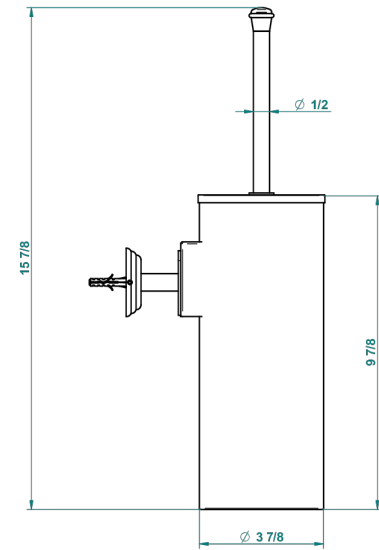

ITHAQUE GOLD DECOR

A7A-4720C

Metal toilet brush holder with brush with cover wall mounted

THG®
PARIS

28537

27/10/2015

CHARACTERISTIC

- Ithaque gold decor
- Metal toilet brush holder with brush with cover wall mounted

AVAILABLE FINITIONS

Black nickel - D24
Blush PVD - H62
Brass color PVD - H49
Brown bronze color PVD - F33
Chrome polished - A02
Chrome polished / gold polished - G02

Copper antique matt, coated - H07
Gold color PVD - H52
Gold mat - F07
Gold polished - F01
Gold satiny - F03
Graphite PVD - H64

Light coated bronze - D01
Matt Umber PVD - H67
Matt blush PVD - H60
Matt brass color PVD - H50
Matt brown bronze color PVD - F34
Matt chrome (American satin) - C02

Matt gold color PVD - H53
Matt graphite PVD - H65
Matt nickel (American satin) - C01
Matt nickel color PVD - H56
Nickel antique / Sovereign - H28
Nickel color PVD - H55

Nickel polished - B01
Rose Gold - F27
Satin chrome - C03
Silver polished, antique - H03
Silver rhodium - F18
Soft gold - F30