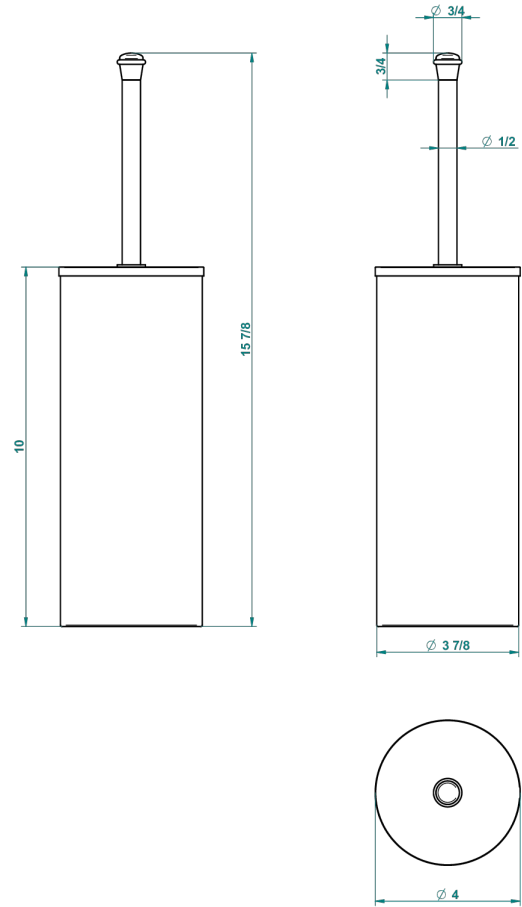

# ITHAQUE GOLD DECOR

A7A-4700C

Metal toilet brush holder with brush with cover floor mounted

22334

29/10/2015

## CHARACTERISTIC

- Ithaque gold decor
- Metal toilet brush holder with brush with cover floor mounted