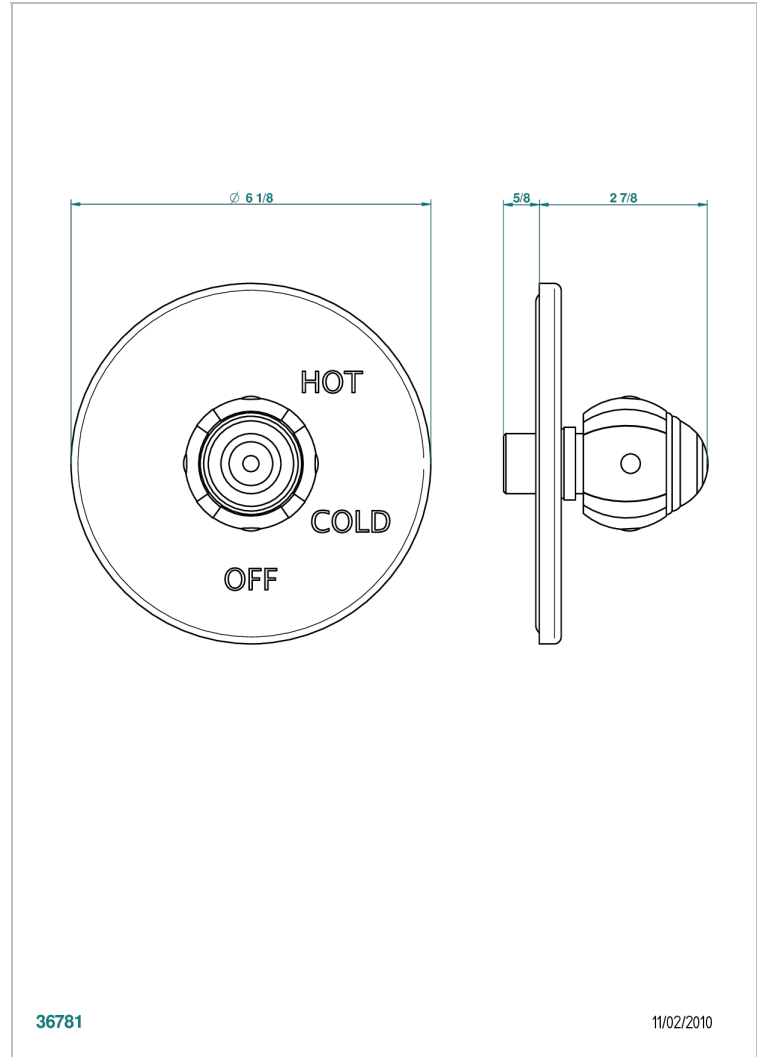

ITHAQUE GOLD DECOR

A7A-320B

Trim for pressure balance valve

36781

11/02/2010

CHARACTERISTIC

- Ithaque gold decor
- Trim for pressure balance valve

RELATED SKU'S

- Ref. G00-320A 1/2 " Pressure balance valve

AVAILABLE FINITIONS

Black nickel - D24

Blush PVD - H62

Brass color PVD - H49

Brown bronze color PVD - F33

Chrome polished - A02

Chrome polished / gold polished -