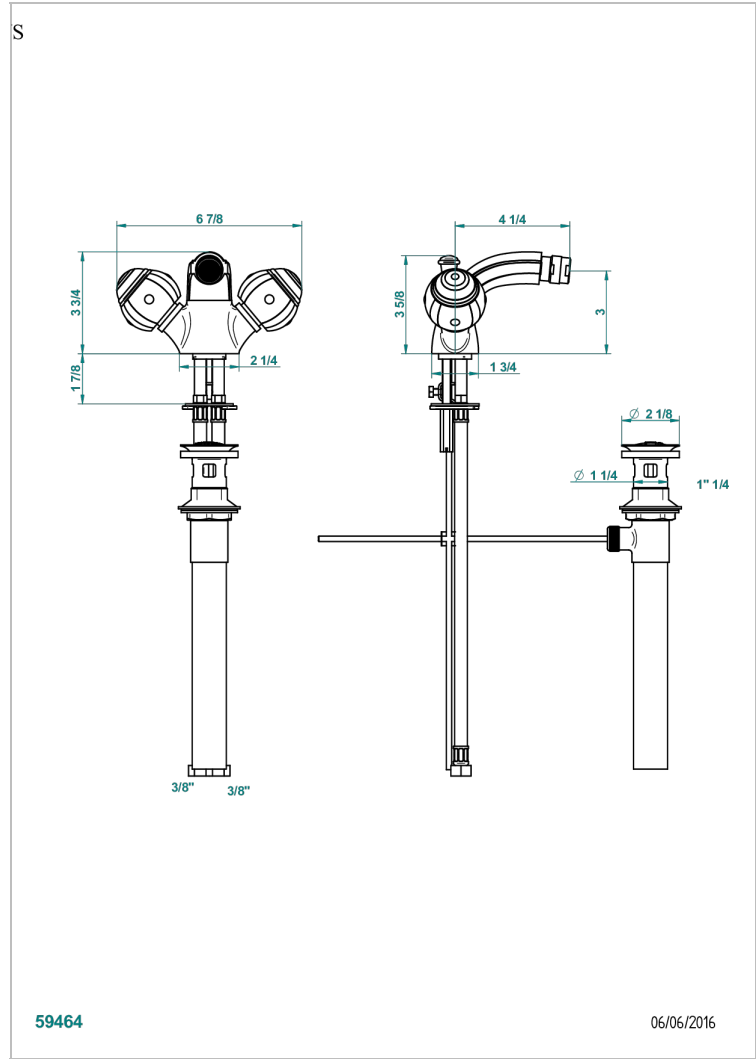

# ITHAQUE GOLD DECOR

A7A-3202/US

Single hole bidet faucet with drain

## CHARACTERISTIC

- ASME : ASME A112.18.1-2011/CSA B125.1-11

## AVAILABLE FINITIONS

- |                                       |                                   |                                    |                                    |                                |
|---------------------------------------|-----------------------------------|------------------------------------|------------------------------------|--------------------------------|
| Black nickel - D24                    | Copper antique matt, coated - H07 | Light coated bronze - D01          | Matt gold color PVD - H53          | Nickel polished - B01          |
| Blush PVD - H62                       | Gold color PVD - H52              | Matt Umber PVD - H67               | Matt graphite PVD - H65            | Rose Gold - F27                |
| Brass color PVD - H49                 | Gold mat - F07                    | Matt blush PVD - H60               | Matt nickel (American satin) - C01 | Satin chrome - C03             |
| Brown bronze color PVD - F33          | Gold polished - F01               | Matt brass color PVD - H50         | Matt nickel color PVD - H56        | Silver polished, antique - H03 |
| Chrome polished - A02                 | Gold satiney - F03                | Matt brown bronze color PVD - F34  | Nickel antique / Sovereign - H28   | Silver rhodium - F18           |
| Chrome polished / gold polished - G02 | Graphite PVD - H64                | Matt chrome (American satin) - C02 | Nickel color PVD - H55             | Soft gold - F30                |