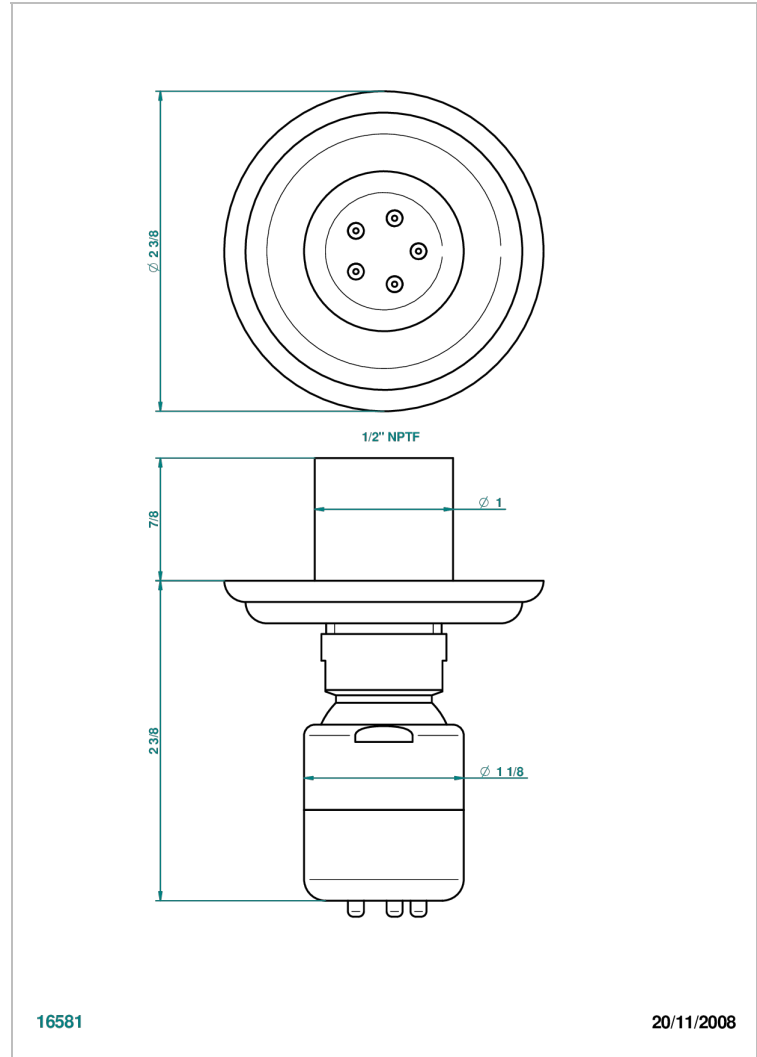

# ITHAQUE GOLD DECOR

A7A-290/BUS

Body spray 1/2" with Easyclean system

## CHARACTERISTIC

- Ithaque gold decor
- Body spray 1/2" with Easyclean system