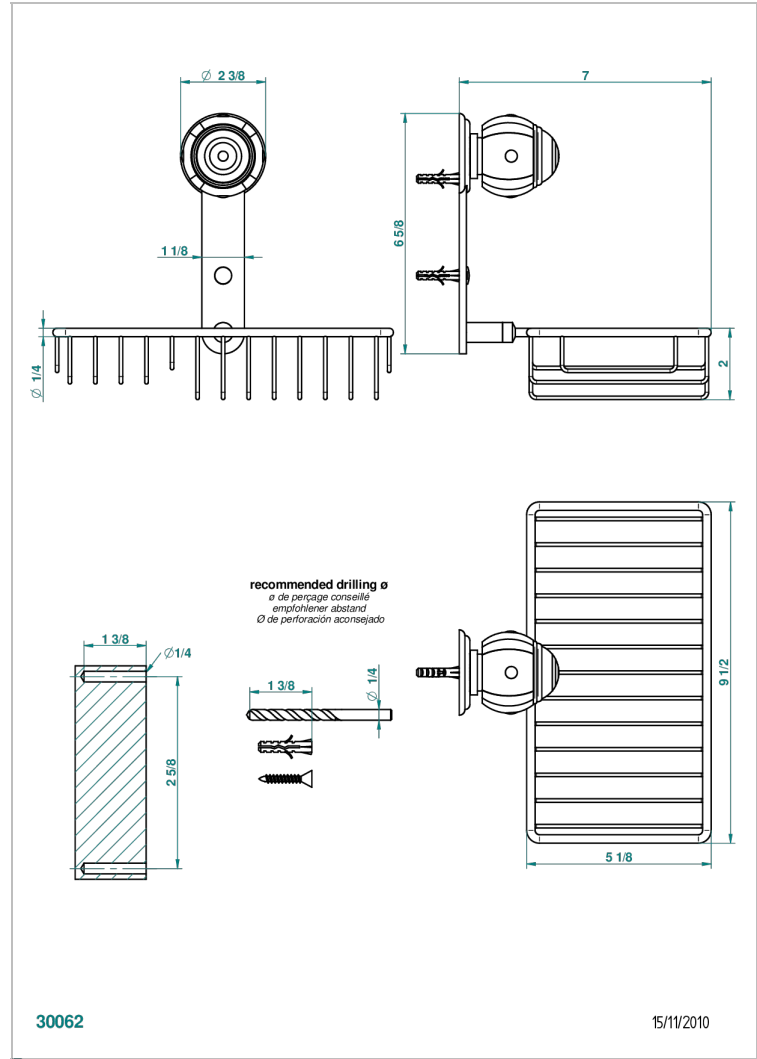

ITHAQUE GOLD DECOR

A7A-2620

Soap and sponge holder, wall mounted

30062

15/11/2010

CHARACTERISTIC

- Ithaque gold decor
- Soap and sponge holder, wall mounted

AVAILABLE FINITIONS