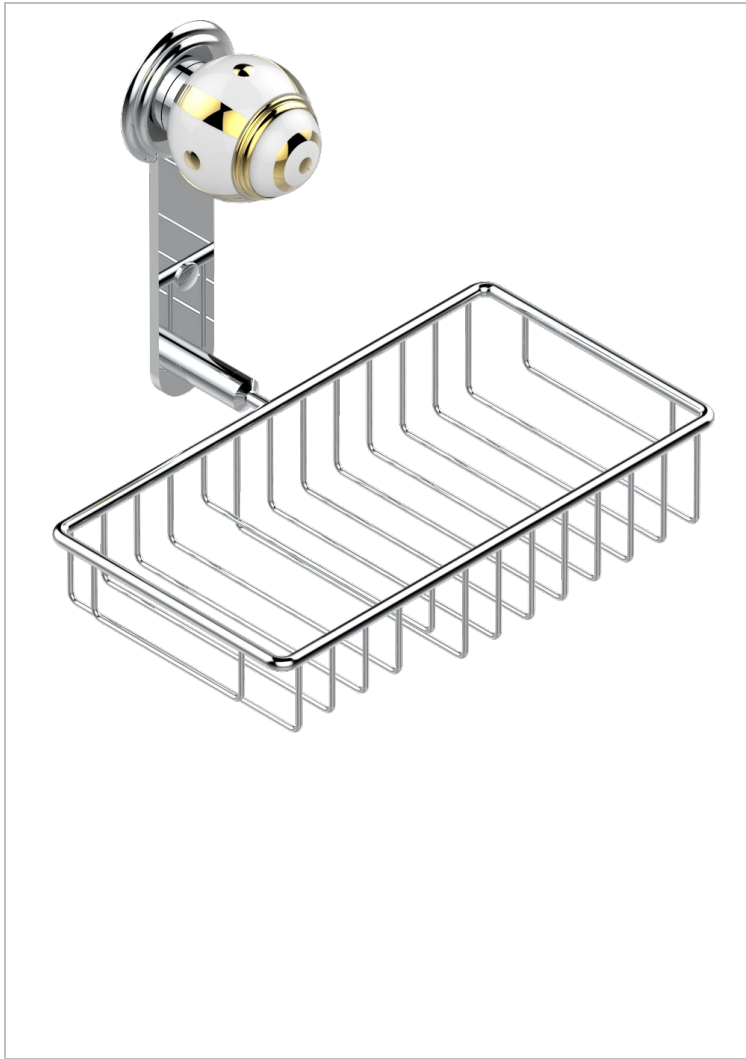

ITHAQUE GOLD DECOR

A7A-2620

Soap and sponge holder, wall mounted

30062

15/11/2010

CHARACTERISTIC

- Ithaque gold decor
- Soap and sponge holder, wall mounted

AVAILABLE FINITIONS

Black nickel - D24
Blush PVD - H62
Brass color PVD - H49
Brown bronze color PVD - F33
Chrome polished - A02
Chrome polished / gold polished - G02

Copper antique matt, coated - H07
Gold color PVD - H52
Gold mat - F07
Gold polished - F01
Gold satiny - F03
Graphite PVD - H64