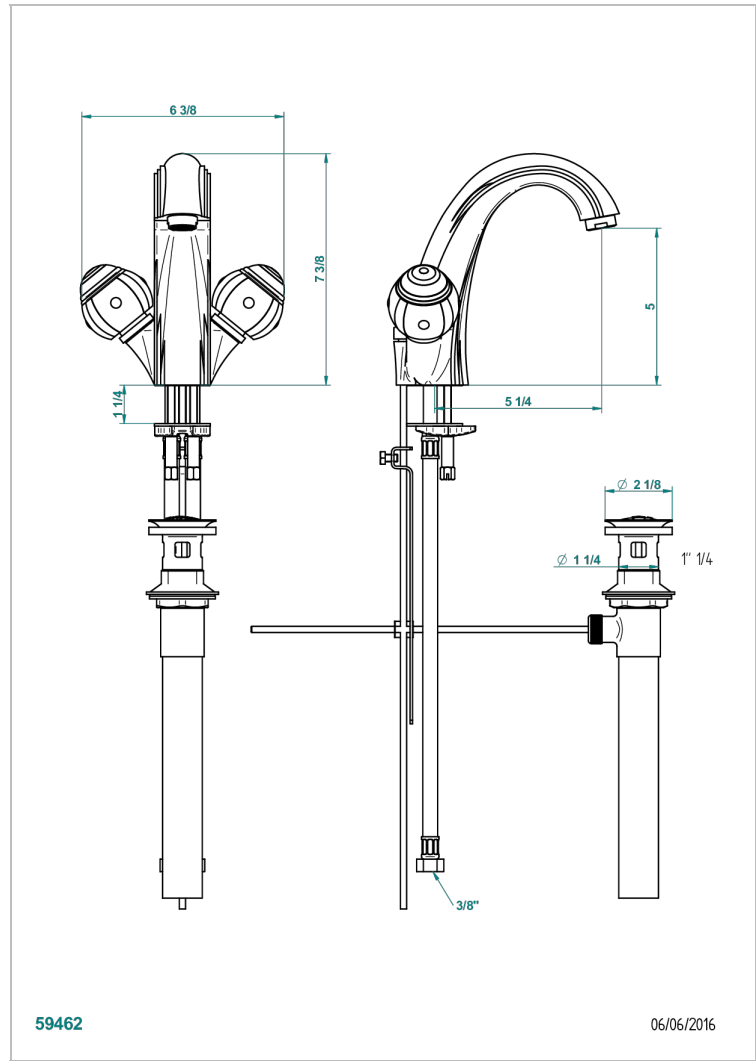

ITHAQUE GOLD DECOR

A7A-2155/US

Single hole lavatory set with drain

THG[®]
PARIS

CHARACTERISTIC

- Ithaque gold decor
- Single hole lavatory set with drain

AVAILABLE FINITIONS

Black nickel - D24
Blush PVD - H62
Brass color PVD - H49
Brown bronze color PVD - F33
Chrome polished - A02
Chrome polished / gold polished - G02

Copper antique matt, coated - H07
Gold color PVD - H52
Gold mat - F07
Gold polished - F01
Gold satiny - F03
Graphite PVD - H64

Light coated bronze - D01
Matt Umber PVD - H67
Matt blush PVD - H60
Matt brass color PVD - H50
Matt brown bronze color PVD - F34
Matt chrome (American satin) - C02

Matt gold color PVD - H53
Matt graphite PVD - H65
Matt nickel (American satin) - C01
Matt nickel color PVD - H56
Nickel antique / Sovereign - H28
Nickel color PVD - H55

Nickel polished - B01
Rose Gold - F27
Satin chrome - C03
Silver polished, antique - H03
Silver rhodium - F18
Soft gold - F30