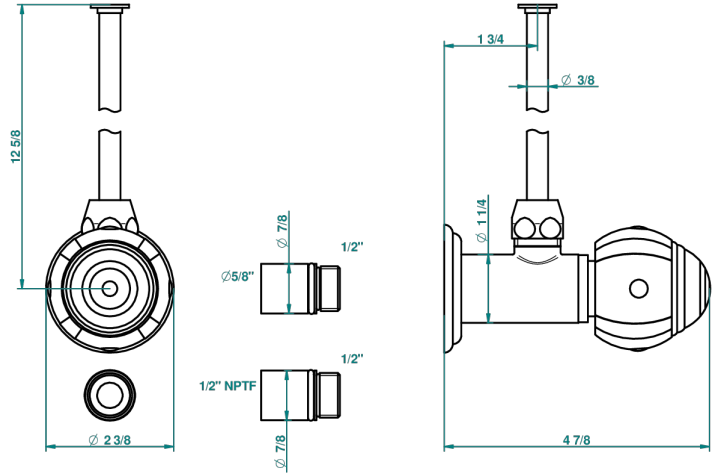

ITHAQUE GOLD DECOR

A7A-181/SWC

Angle supply valve with 3/8" adaptor set for toilet

31295

16/10/2008

CHARACTERISTIC

- Ithaque gold decor
- Angle supply valve with 3/8" adaptor set for toilet

AVAILABLE FINITIONS