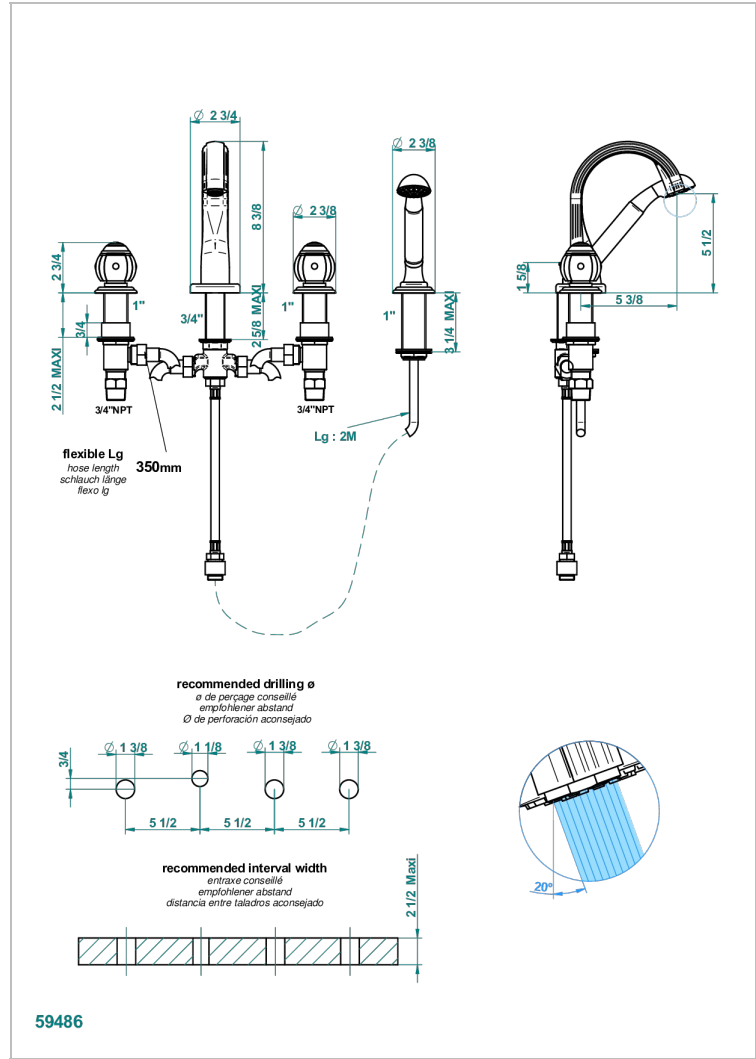

ITHAQUE GOLD DECOR

A7A-112BUS

Roman tub set with diverter spout and handshower, 3/4" valves

CHARACTERISTIC

- ASME : ASME A112.18.1-2011/CSA B125.1-11

STANDARDS

AVAILABLE FINITIONS

Black nickel - D24