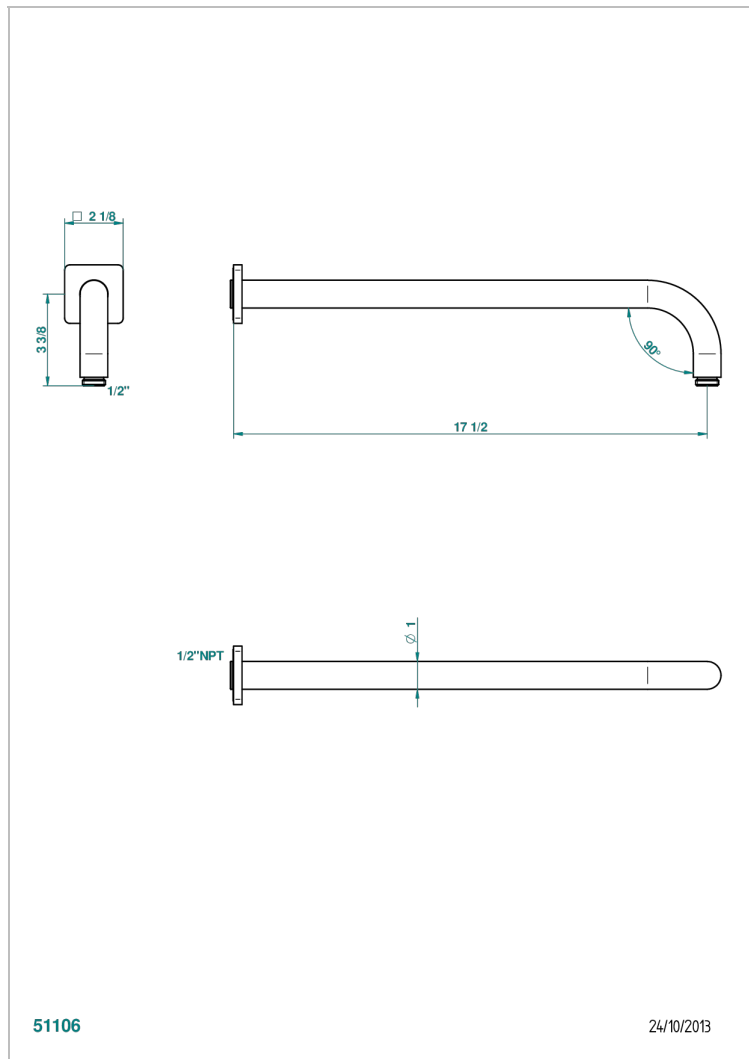

# PROFIL BLACK ONYX WITH LEVER HANDLES

A6P-84L/US

Horizontal shower arm, 90°, lg: 17"

## CHARACTERISTIC

- Profil black Onyx with lever handles
- Horizontal shower arm, 90°, lg: 17"