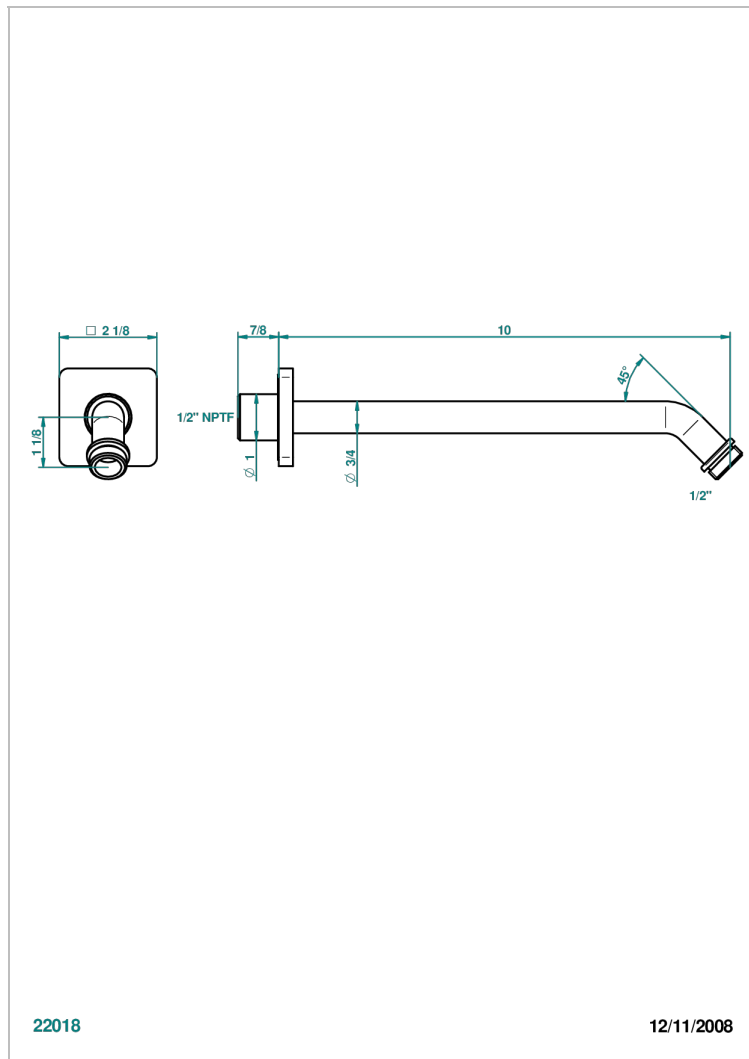

PROFIL BLACK ONYX WITH LEVER HANDLES

A6P-84/US

Horizontal shower arm, 45°, lg: 10"

22018

12/11/2008

CHARACTERISTIC

- Profil black Onyx with lever handles
- Horizontal shower arm, 45°, lg: 10"

AVAILABLE FINITIONS