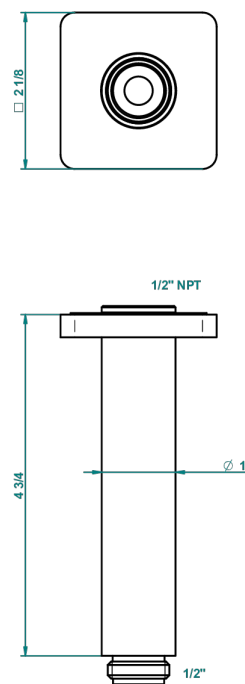

PROFIL BLACK ONYX WITH LEVER HANDLES

A6P-82V/US

Vertical shower arm ceiling mounted 1/2" connection

22020

04/12/2015

CHARACTERISTIC

- Profil black Onyx with lever handles
- Vertical shower arm ceiling mounted 1/2" connection

AVAILABLE FINITIONS

Black nickel - D24

Blush PVD - H62

Brass color PVD - H49

Brown bronze color PVD - F33

Chrome polished - A02

Chrome polished / gold polished - G02

Copper antique matt, coated - H07

Nickel antique / Sovereign - H28

Nickel color PVD - H55

Nickel polished - B01

Rose Gold - F27

Satin chrome - C03

Silver polished, antique - H03

Silver rhodium - F18

Soft gold - F30