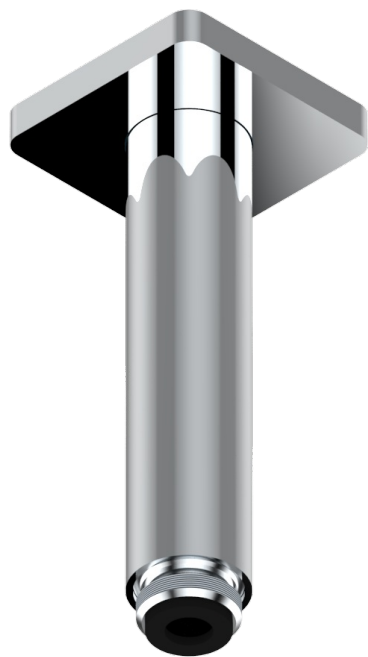

PROFIL BLACK ONYX WITH LEVER HANDLES

A6P-82V/US

Vertical shower arm ceiling mounted 1/2" connection

22020

04/12/2015

CHARACTERISTIC

- Profil black Onyx with lever handles
- Vertical shower arm ceiling mounted 1/2" connection

AVAILABLE FINITIONS

Black nickel - D24

Blush PVD - H62

Brass color PVD - H49

Brown bronze color PVD - F33

Chrome polished - A02

Chrome polished / gold polished - G02

Copper antique matt, coated - H07

Nickel antique / Sovereign - H28

Nickel color PVD - H55

Nickel polished - B01

Rose Gold - F27

Satin chrome - C03

Silver polished, antique - H03

Silver rhodium - F18

Soft gold - F30