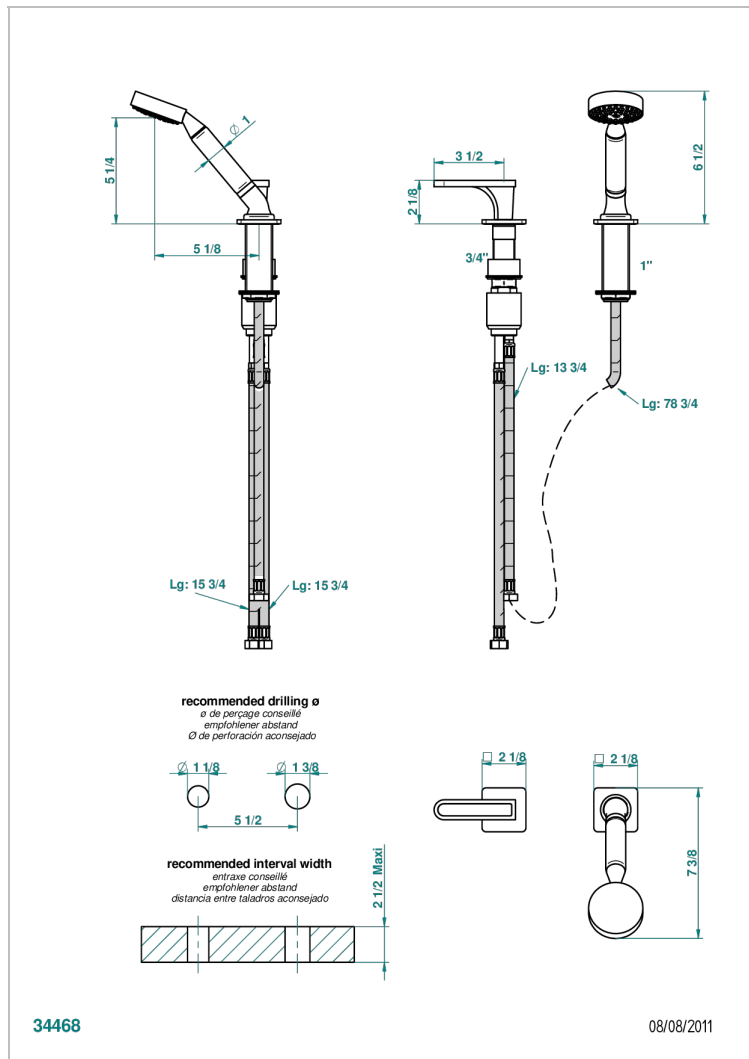

PROFIL BLACK ONYX WITH LEVER HANDLES

A6P-6532/60A

Deck mounted mixer with handshower, progressive cartridge

CHARACTERISTIC

- Profil black Onyx with lever handles
- Deck mounted mixer with handshower, progressive cartridge

TECHNICAL SPECS

- Recommandé : 3 bars (max. 5 bars) - Advised : 43,5 psi (max. 72 psi)
- 9,5 l/min à 3 bars (2.5 gpm at 43.5 psi)

AVAILABLE FINITIONS

Black nickel - D24

Blush PVD - H62

Brass color PVD - H49