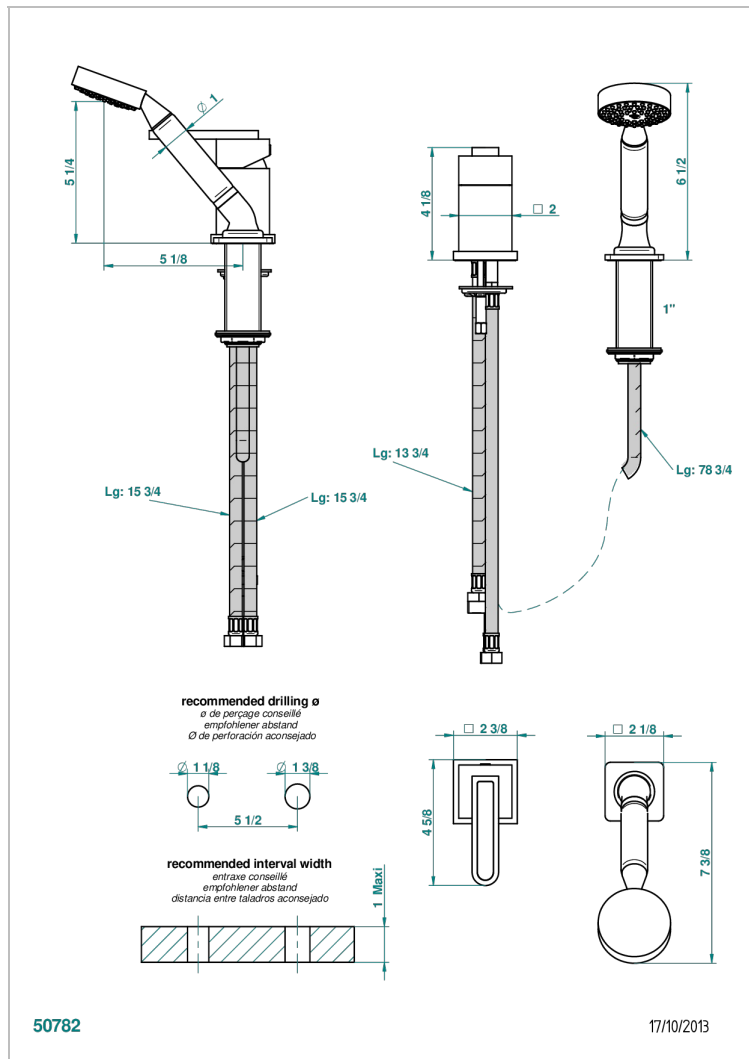

PROFIL BLACK ONYX WITH LEVER HANDLES

A6P-6523/60AUS

Deck mounted mixer with handshower

CHARACTERISTIC

- Profil black Onyx with lever handles
- Deck mounted mixer with handshower

TECHNICAL SPECS

- Recommandé : 3 bars (max. 5 bars) - Advised : 43,5 psi (max. 72 psi)
- 9,5 l/min à 3 bars (2.5 gpm at 43.5 psi)