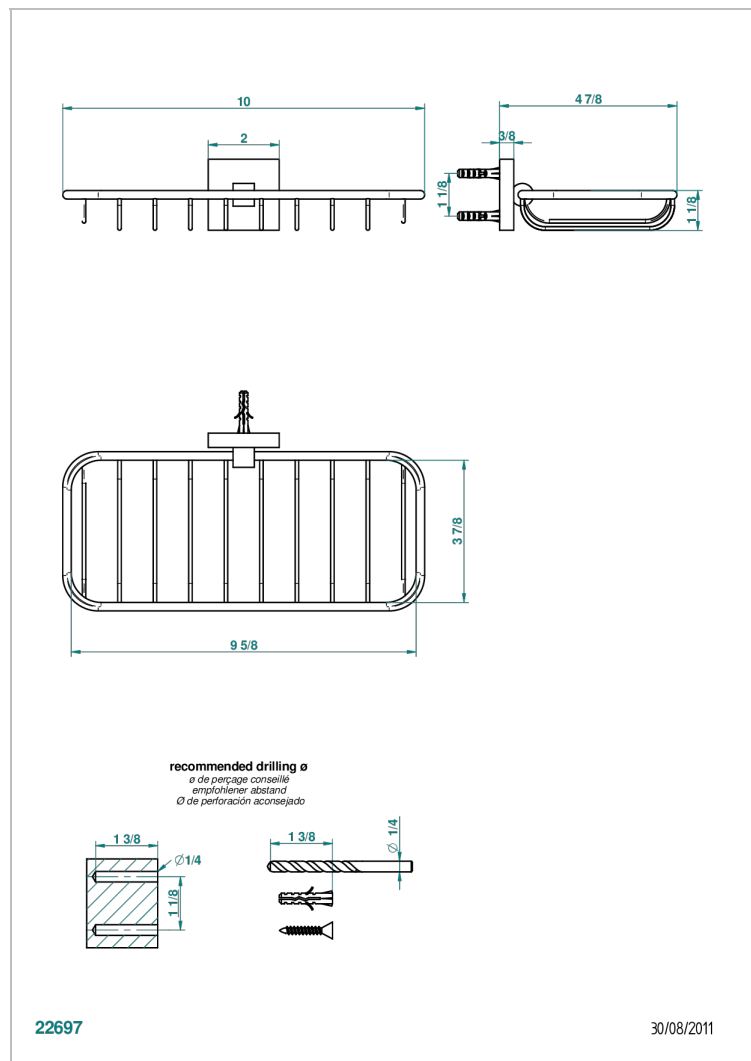

PROFIL BLACK ONYX WITH LEVER HANDLES

A6P-620A

Soap basket, wall mounted 10" x 4"3/8

CHARACTERISTIC

- Profil black Onyx with lever handles
- Soap basket, wall mounted 10" x 4"3/8

AVAILABLE FINITIONS

Black nickel - D24