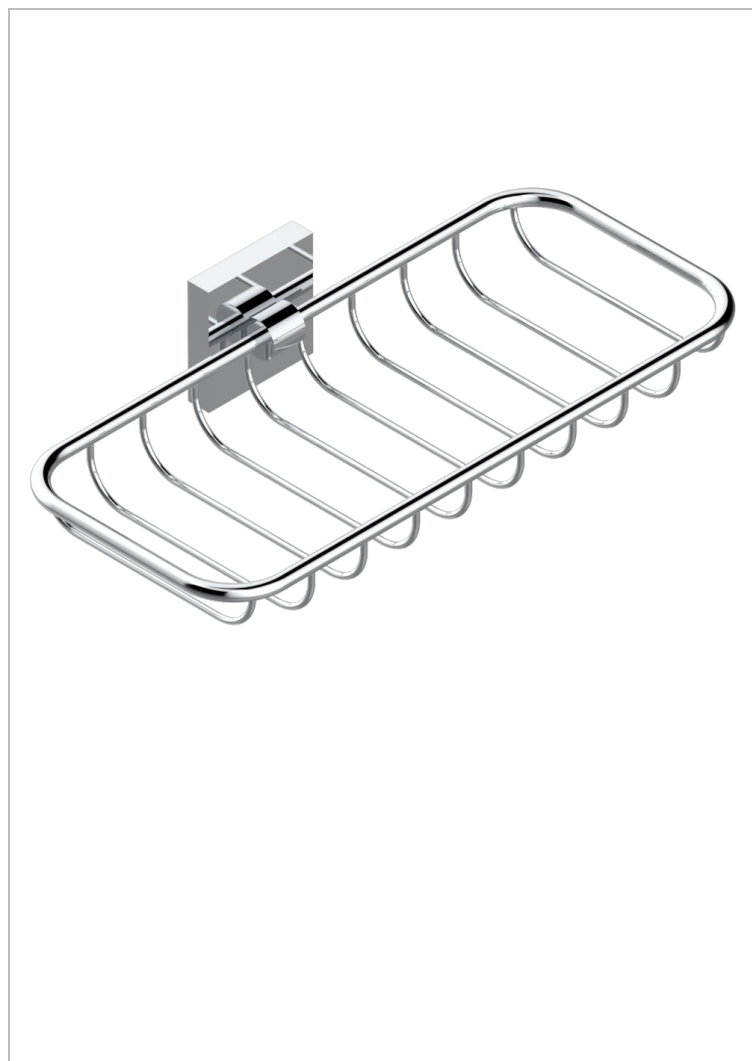

PROFIL BLACK ONYX WITH LEVER HANDLES

A6P-620A

Soap basket, wall mounted 10" x 4"3/8

CHARACTERISTIC

- Profil black Onyx with lever handles
- Soap basket, wall mounted 10" x 4"3/8

AVAILABLE FINITIONS

Black nickel - D24