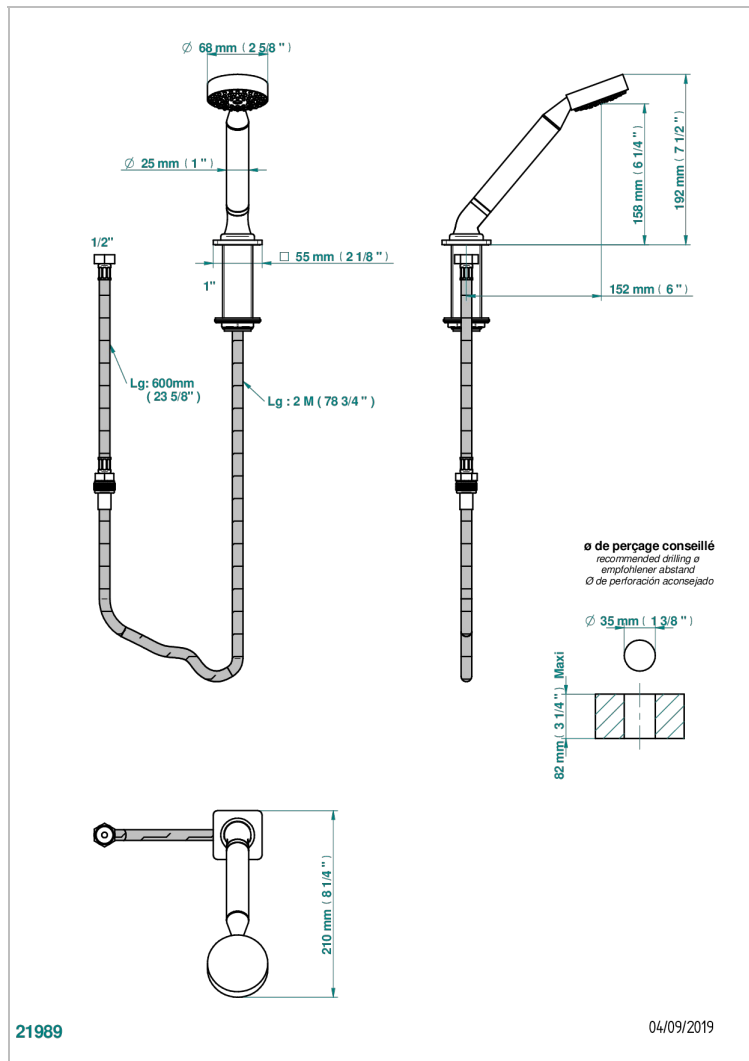

# PROFIL BLACK ONYX WITH LEVER HANDLES

A6P-60A

Deck mounted hand shower, with hose

21989

04/09/2019

## CHARACTERISTIC

- Profil black Onyx with lever handles
- Deck mounted hand shower, with hose

Nickel antique / Sovereign - H28

Nickel color PVD - H55

Nickel polished - B01

Rose Gold - F27

Satin chrome - C03

Silver polished, antique - H03

Silver rhodium - F18

Soft gold - F30