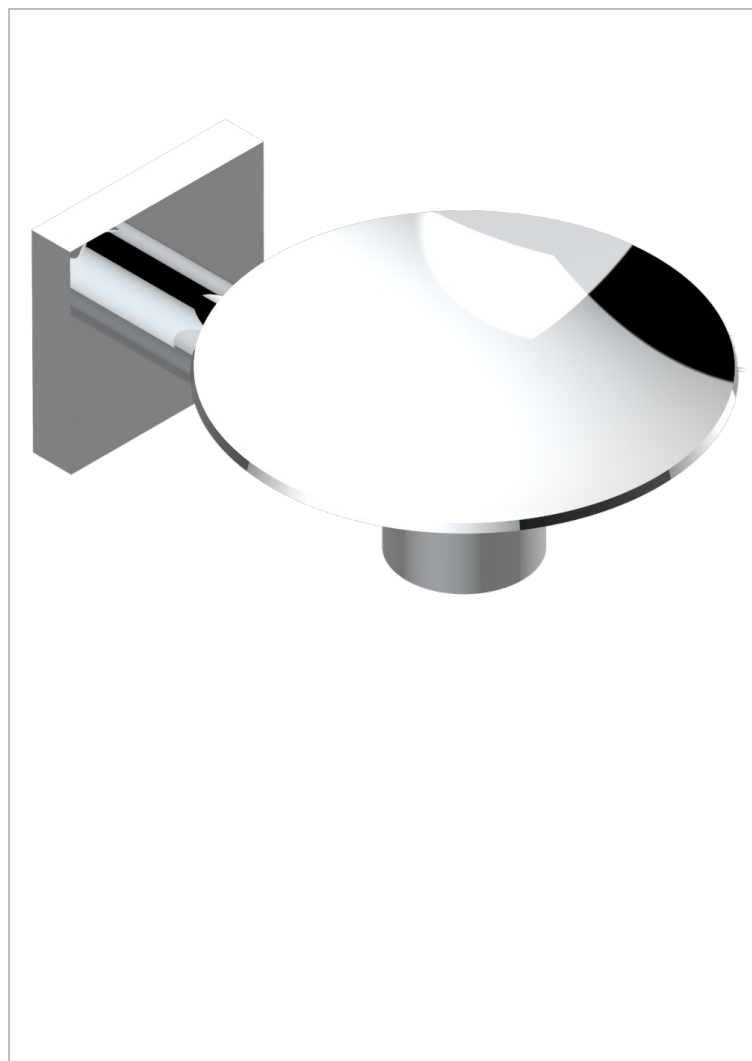

# PROFIL BLACK ONYX WITH LEVER HANDLES

A6P-546

Soap dish, wall mounted, 4" diameter

## CHARACTERISTIC

- Profil black Onyx with lever handles
- Soap dish, wall mounted, 4" diameter

## AVAILABLE FINITIONS

Black nickel - D24

Blush PVD - H62

Brass color PVD - H49

Brown bronze color PVD - F33

Chrome polished - A02

Chrome polished / gold polished - G02

Copper antique matt, coated - H07

Nickel antique / Sovereign - H28

Nickel color PVD - H55

Nickel polished - B01

Rose Gold - F27

Satin chrome - C03

Silver polished, antique - H03

Silver rhodium - F18

Soft gold - F30