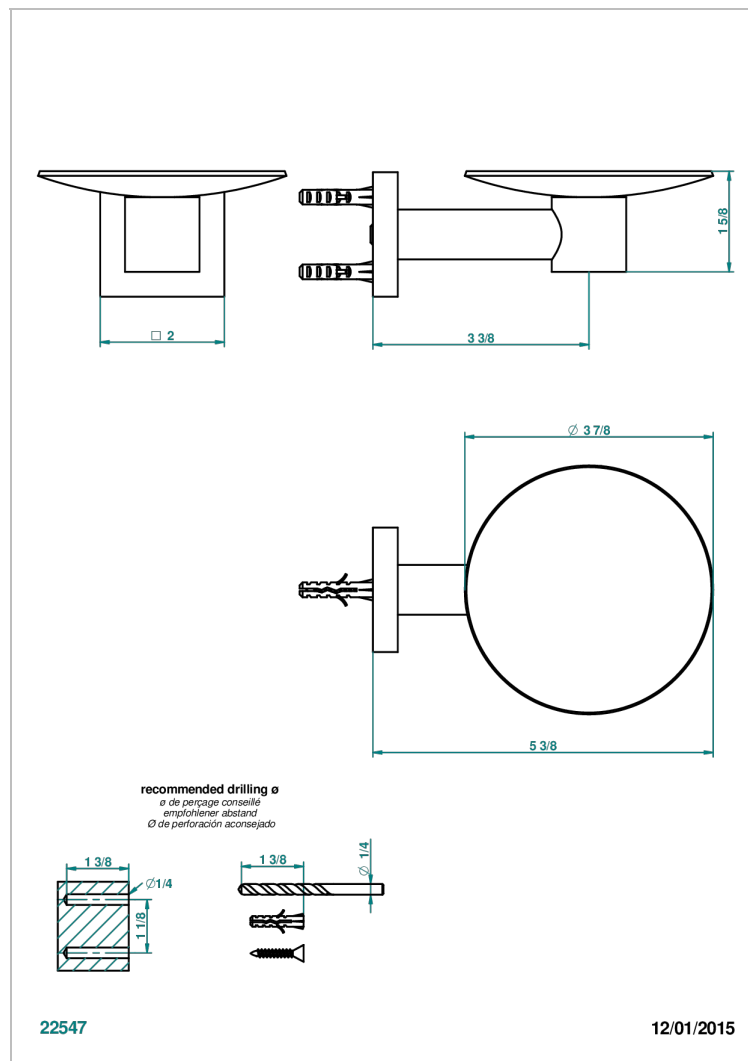

# PROFIL BLACK ONYX WITH LEVER HANDLES

A6P-546

Soap dish, wall mounted, 4" diameter

## CHARACTERISTIC

- Profil black Onyx with lever handles
- Soap dish, wall mounted, 4" diameter