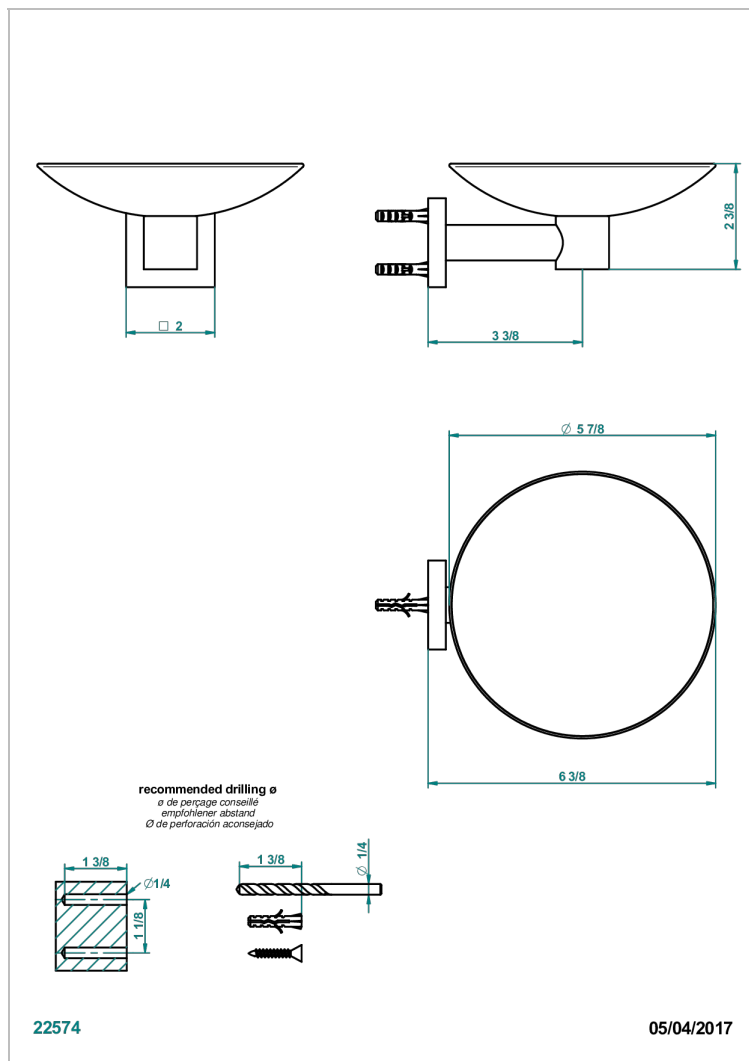

PROFIL BLACK ONYX WITH LEVER HANDLES

A6P-546GM

Soap dish, wall mounted, 6" diameter

CHARACTERISTIC

- Profil black Onyx with lever handles
- Soap dish, wall mounted, 6" diameter

AVAILABLE FINITIONS

Black nickel - D24