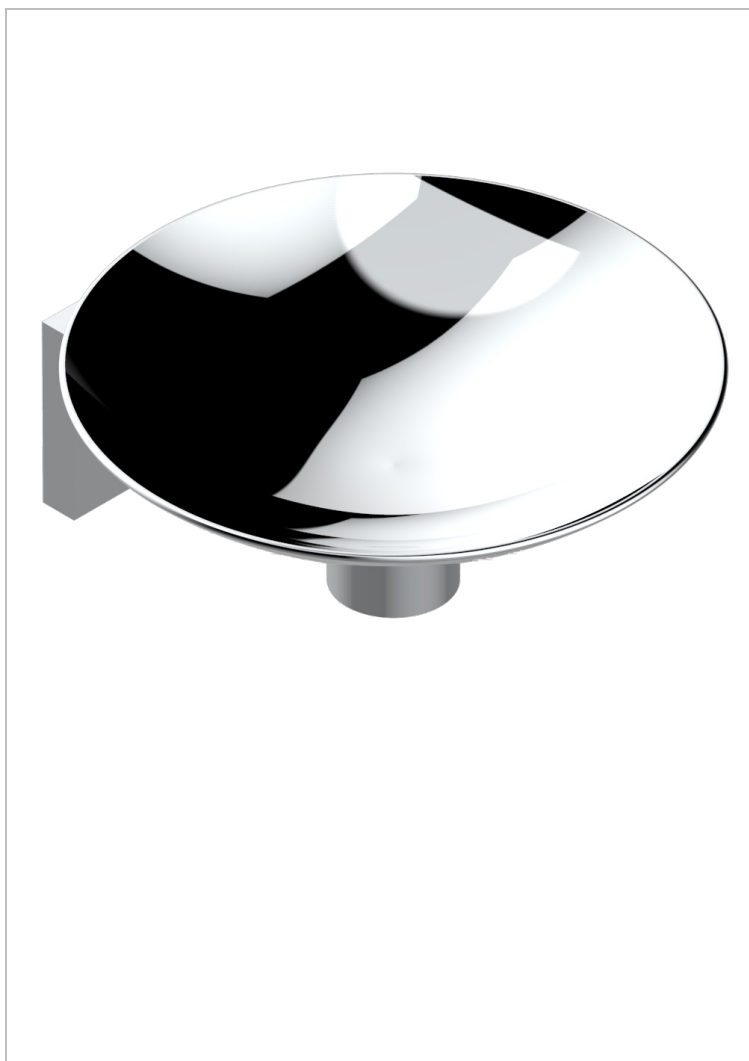

PROFIL BLACK ONYX WITH LEVER HANDLES

A6P-546GM

Soap dish, wall mounted, 6" diameter

CHARACTERISTIC

- Profil black Onyx with lever handles
- Soap dish, wall mounted, 6" diameter

AVAILABLE FINITIONS

Black nickel - D24

Blush PVD - H62

Brass color PVD - H49

Brown bronze color PVD - F33

Chrome polished - A02

Chrome polished / gold polished - G02

Copper antique matt, coated - H07

Gold color PVD - H52

Gold mat - F07

Gold polished - F01

Gold satiny - F03

Graphite PVD - H64

Light coated bronze - D01

Matt Umber PVD - H67

Matt blush PVD - H60

Matt brass color PVD - H50

Matt brown bronze color PVD - F34

Matt chrome (American satin) - C02

Matt gold color PVD - H53

Matt graphite PVD - H65

Matt nickel (American satin) - C01

Matt nickel color PVD - H56

Nickel antique / Sovereign - H28

Nickel color PVD - H55

Nickel polished - B01