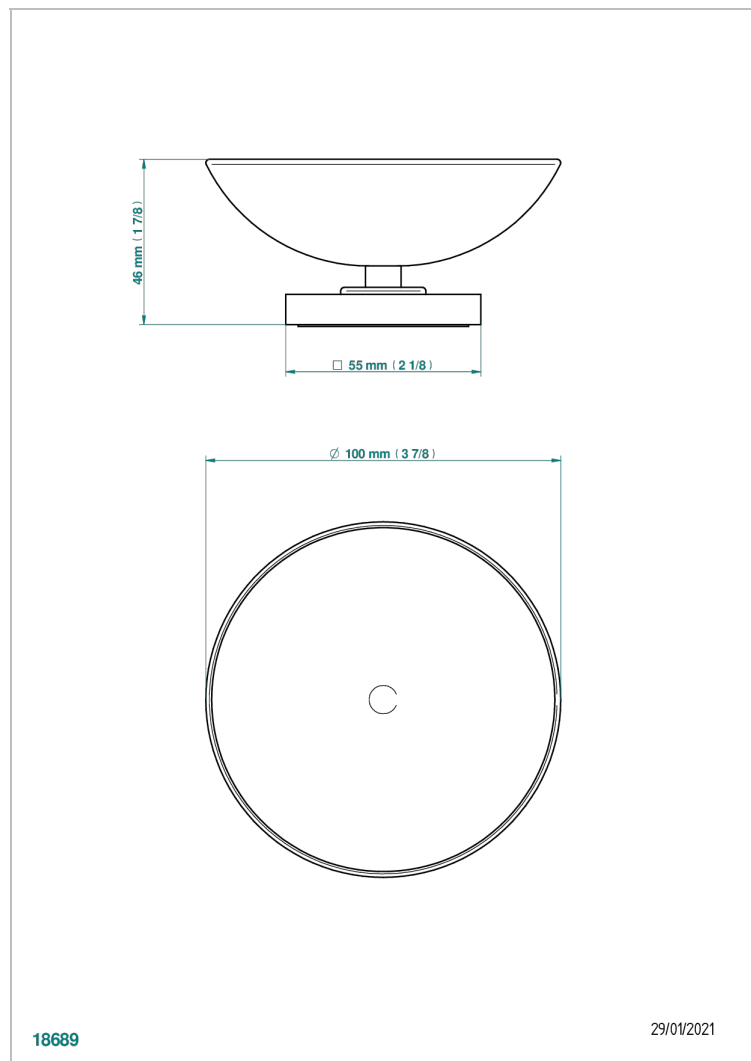

PROFIL BLACK ONYX WITH LEVER HANDLES

A6P-544

Soap dish, freestanding , 4" diameter

CHARACTERISTIC

- Profil black Onyx with lever handles
- Soap dish, freestanding , 4" diameter

AVAILABLE FINITIONS

Black nickel - D24