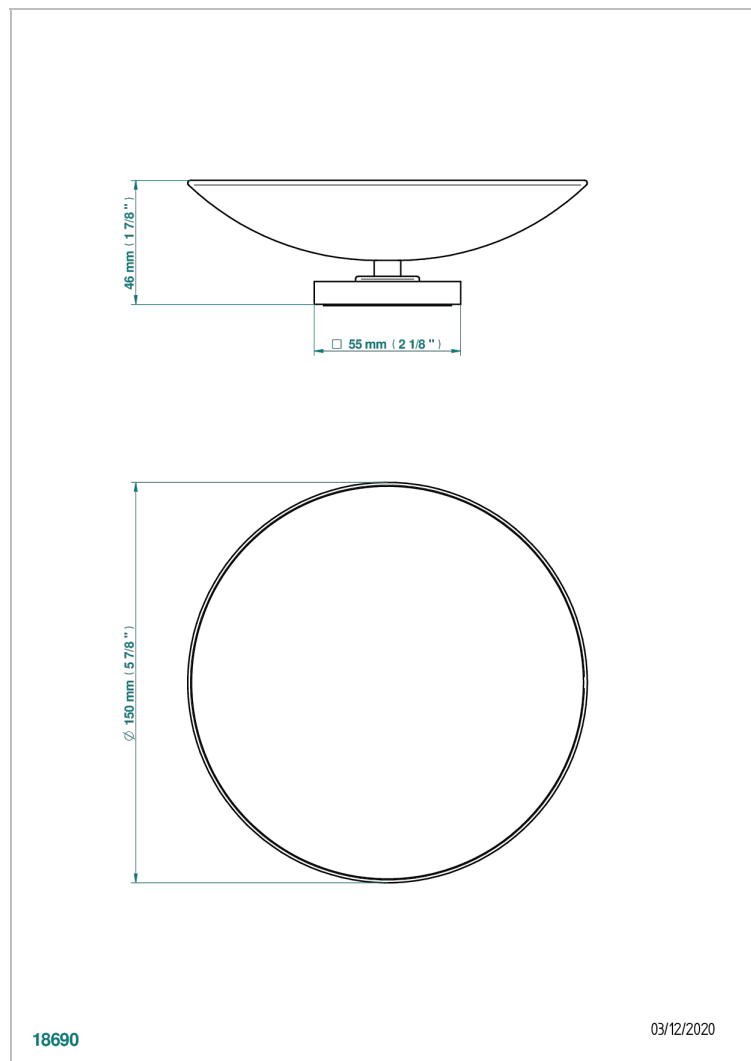

PROFIL BLACK ONYX WITH LEVER HANDLES

A6P-544GM

Soap dish, freestanding , 6" diameter

CHARACTERISTIC

- Profil black Onyx with lever handles
- Soap dish, freestanding , 6" diameter

AVAILABLE FINITIONS

Black nickel - D24