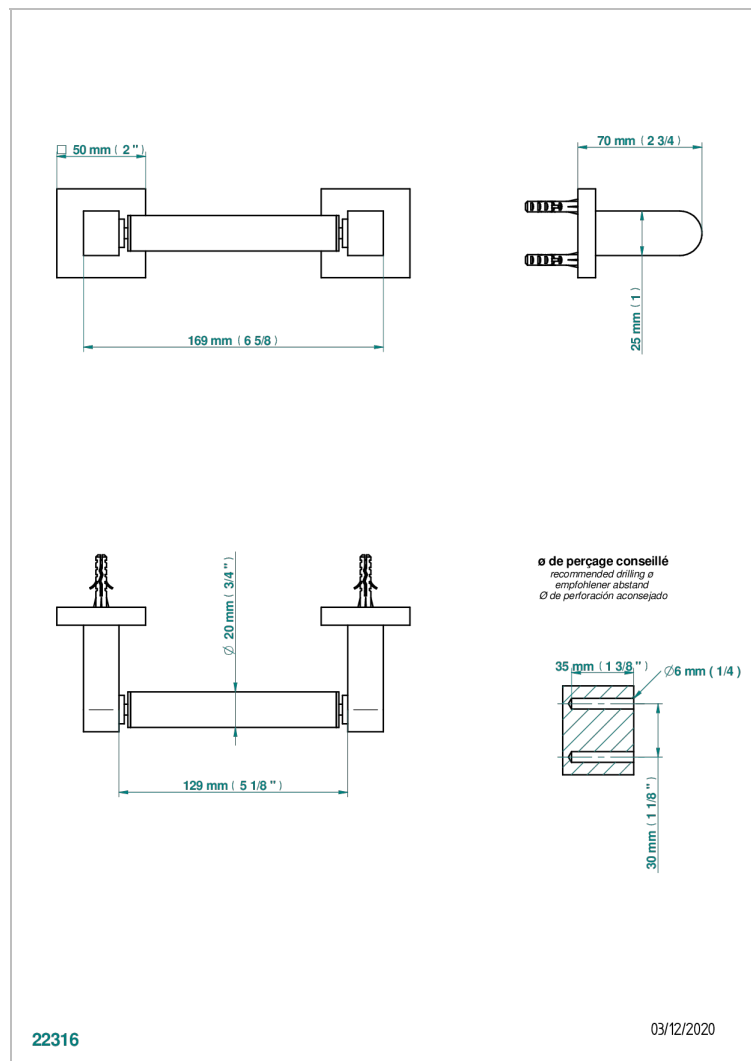

PROFIL BLACK ONYX WITH LEVER HANDLES

A6P-543M

Paper roll holder

CHARACTERISTIC

- Profil black Onyx with lever handles
- Paper roll holder

AVAILABLE FINITIONS

Black nickel - D24

Blush PVD - H62