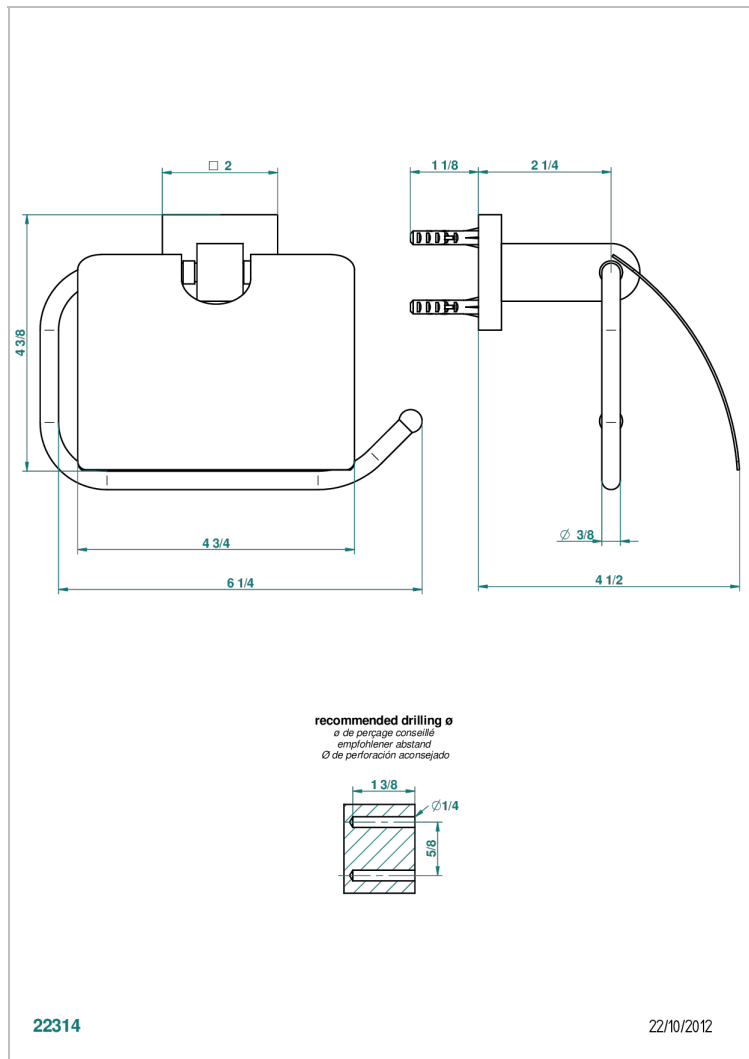

PROFIL BLACK ONYX WITH LEVER HANDLES

A6P-538AC

Toilet paper holder, single mount with cover

CHARACTERISTIC

- Profil black Onyx with lever handles
- Toilet paper holder, single mount with cover

AVAILABLE FINITIONS