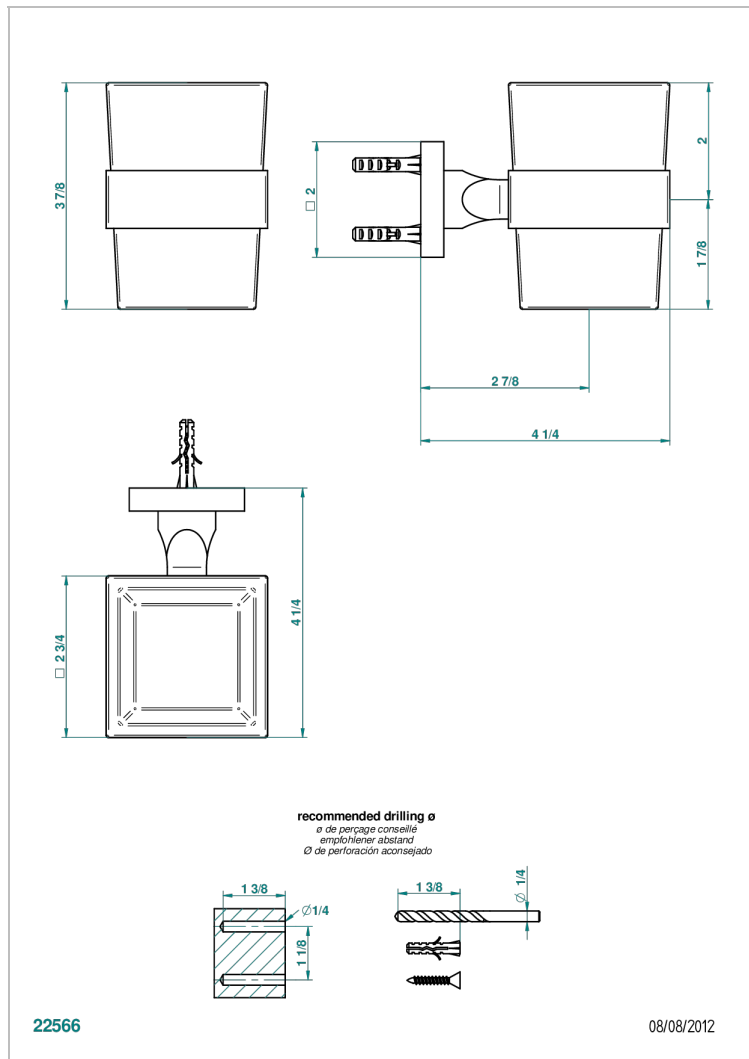

PROFIL BLACK ONYX WITH LEVER HANDLES

A6P-536

Tumbler holder, wall mounted

CHARACTERISTIC

- Profil black Onyx with lever handles
- Tumbler holder, wall mounted

AVAILABLE FINITIONS

Black nickel - D24
Blush PVD - H62
Brass color PVD - H49
Brown bronze color PVD - F33
Chrome polished - A02
Chrome polished / gold polished - G02