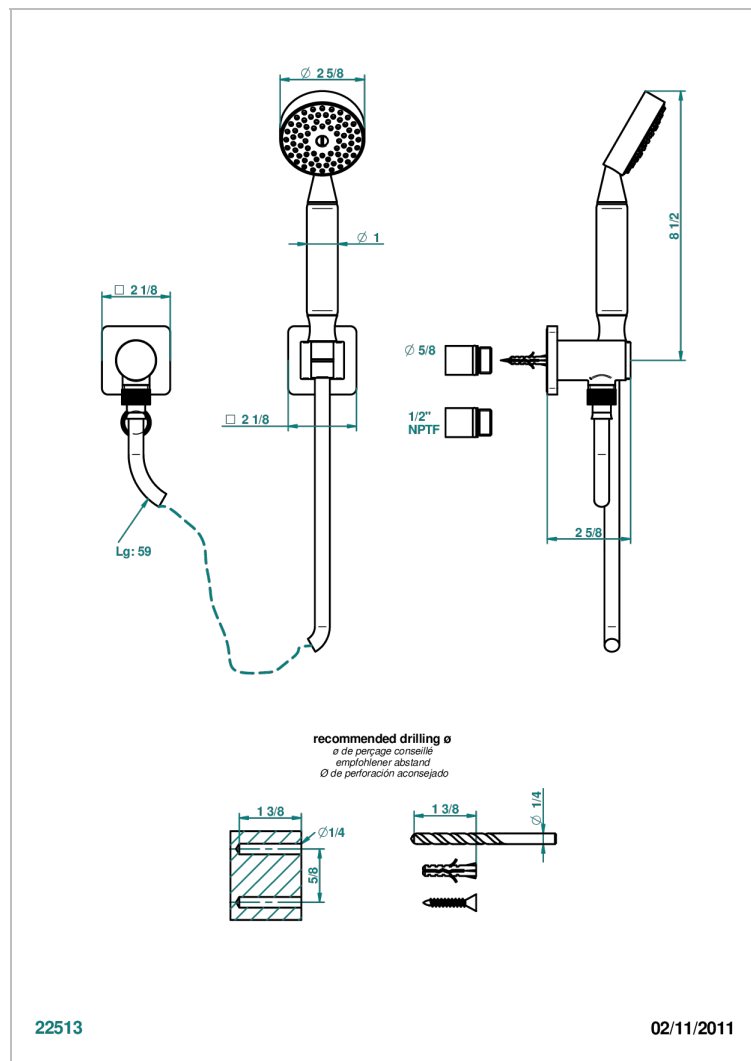

PROFIL BLACK ONYX WITH LEVER HANDLES

A6P-52/US

Wall mounted handshower with separate fixed hook

CHARACTERISTIC

- Profil black Onyx with lever handles
- Wall mounted handshower with separate fixed hook

TECHNICAL SPECS

- Recommandé : 3 bars (max. 5 bars) - Advised : 43,5 psi (max. 72 psi)
- 9,5 l/min à 3 bars (2.5 gpm at 43.5 psi)

AVAILABLE FINITIONS

Black nickel - D24
Blush PVD - H62
Brass color PVD - H49
Brown bronze color PVD - F33
Chrome polished - A02
Chrome polished / gold polished - G02

Matt gold color PVD - H53
Matt graphite PVD - H65
Matt nickel (American satin) - C01
Matt nickel color PVD - H56
Nickel antique / Sovereign - H28
Nickel color PVD - H55

Nickel polished - B01
Rose Gold - F27
Satin chrome - C03
Silver polished, antique - H03
Silver rhodium - F18
Soft gold - F30