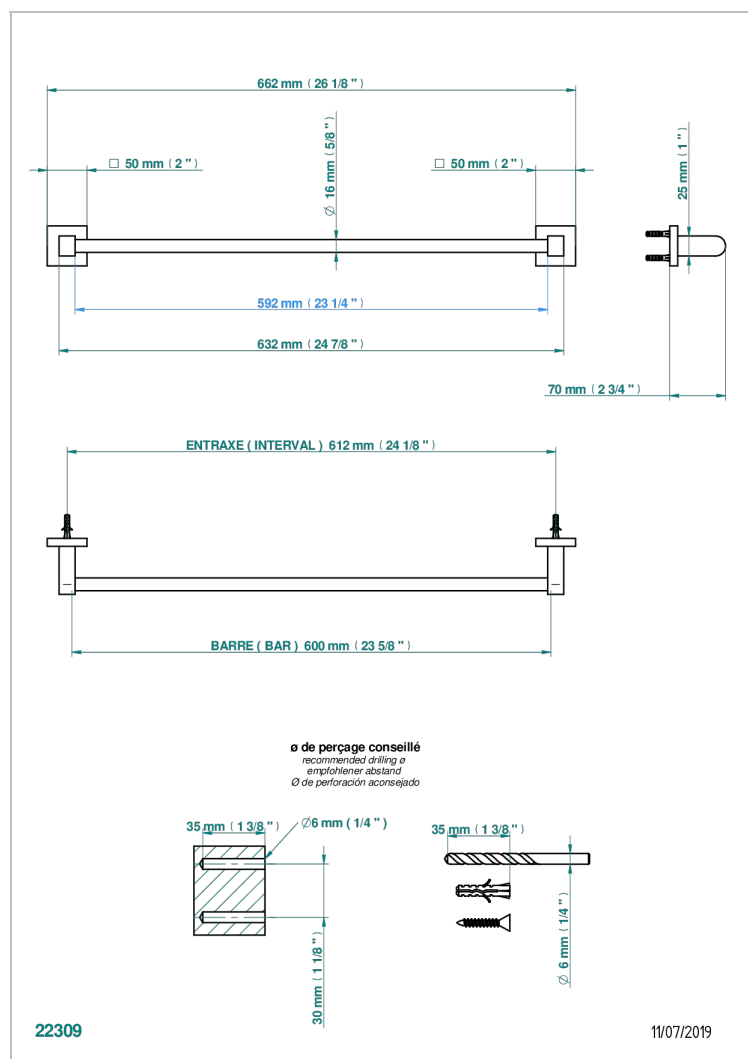

# PROFIL BLACK ONYX WITH LEVER HANDLES

A6P-514/60

Towel bar, 24" long

## CHARACTERISTIC

- Profil black Onyx with lever handles
- Towel bar, 24" long