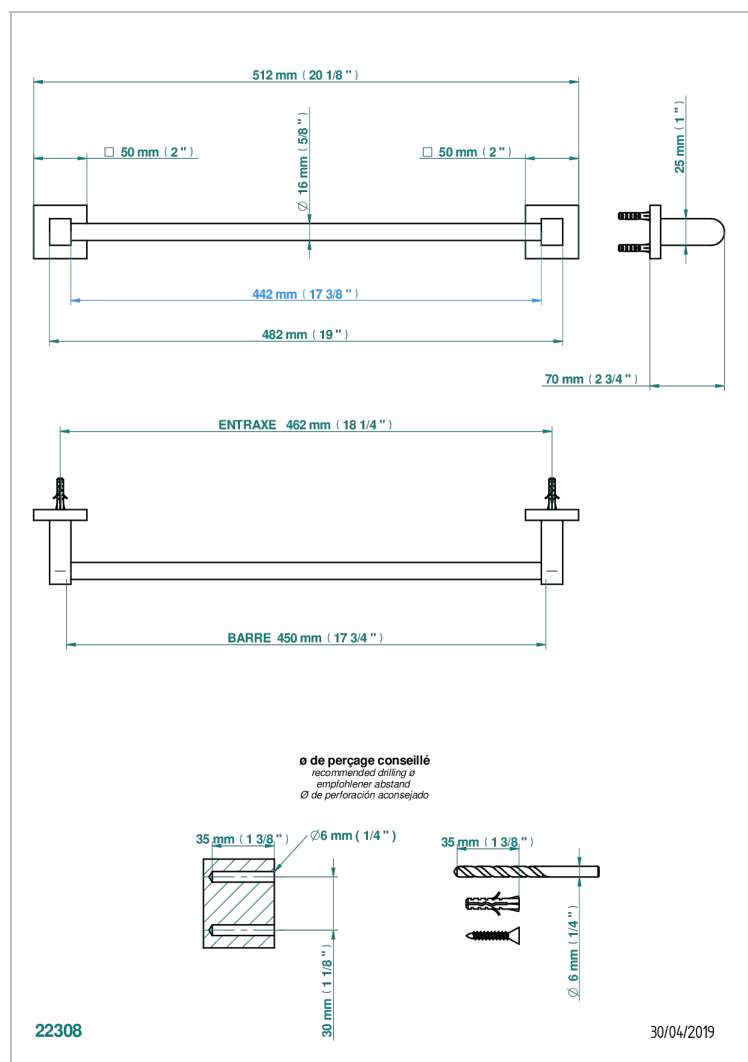

PROFIL BLACK ONYX WITH LEVER HANDLES

A6P-514/45

Towel bar, 18" long

CHARACTERISTIC

- Profil black Onyx with lever handles
- Towel bar, 18" long

AVAILABLE FINITIONS

Black nickel - D24
Blush PVD - H62
Brass color PVD - H49
Brown bronze color PVD - F33
Chrome polished - A02
Chrome polished / gold polished - G02