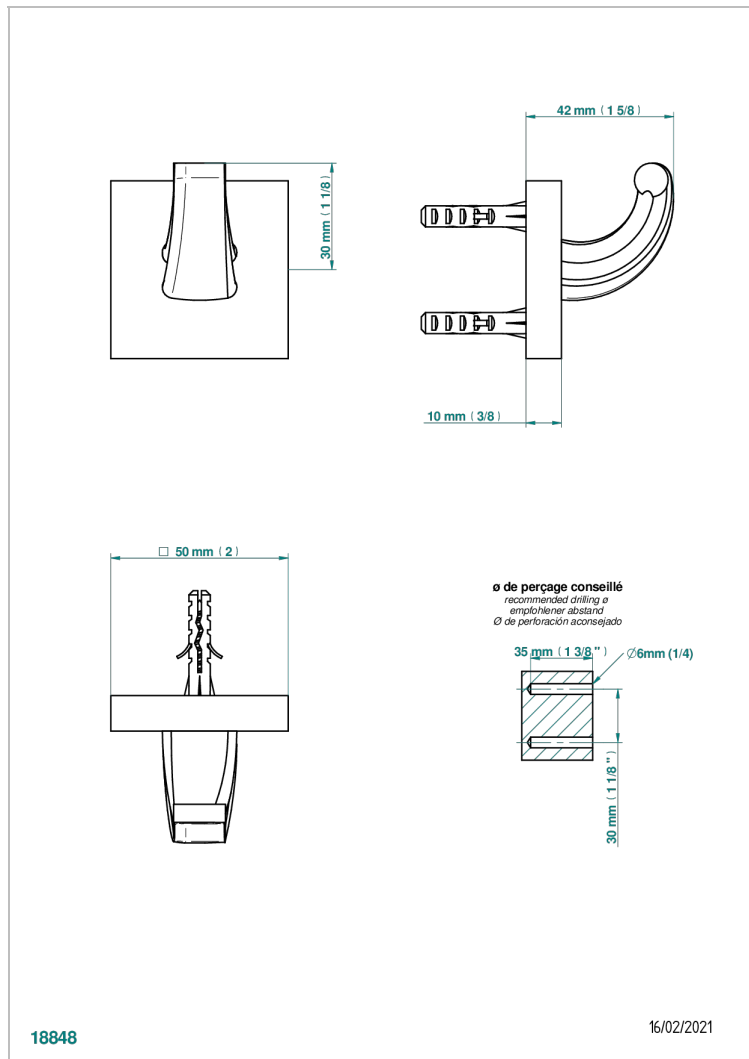

PROFIL BLACK ONYX WITH LEVER HANDLES

A6P-508

Robe hook single small

18848

16/02/2021

CHARACTERISTIC

- Profil black Onyx with lever handles
- Robe hook single small

AVAILABLE FINITIONS

Black nickel - D24
Blush PVD - H62
Brass color PVD - H49
Brown bronze color PVD - F33
Chrome polished - A02
Chrome polished / gold polished - G02

Copper antique matt, coated - H07
Gold color PVD - H52
Gold mat - F07
Gold polished - F01
Gold satiney - F03
Graphite PVD - H64

Light coated bronze - D01
Matt Umber PVD - H67
Matt blush PVD - H60
Matt brass color PVD - H50
Matt brown bronze color PVD - F34
Matt chrome (American satin) - C02

Matt gold color PVD - H53
Matt graphite PVD - H65
Matt nickel (American satin) - C01
Matt nickel color PVD - H56
Nickel antique / Sovereign - H28
Nickel color PVD - H55

Nickel polished - B01
Rose Gold - F27
Satin chrome - C03
Silver polished, antique - H03
Silver rhodium - F18
Soft gold - F30