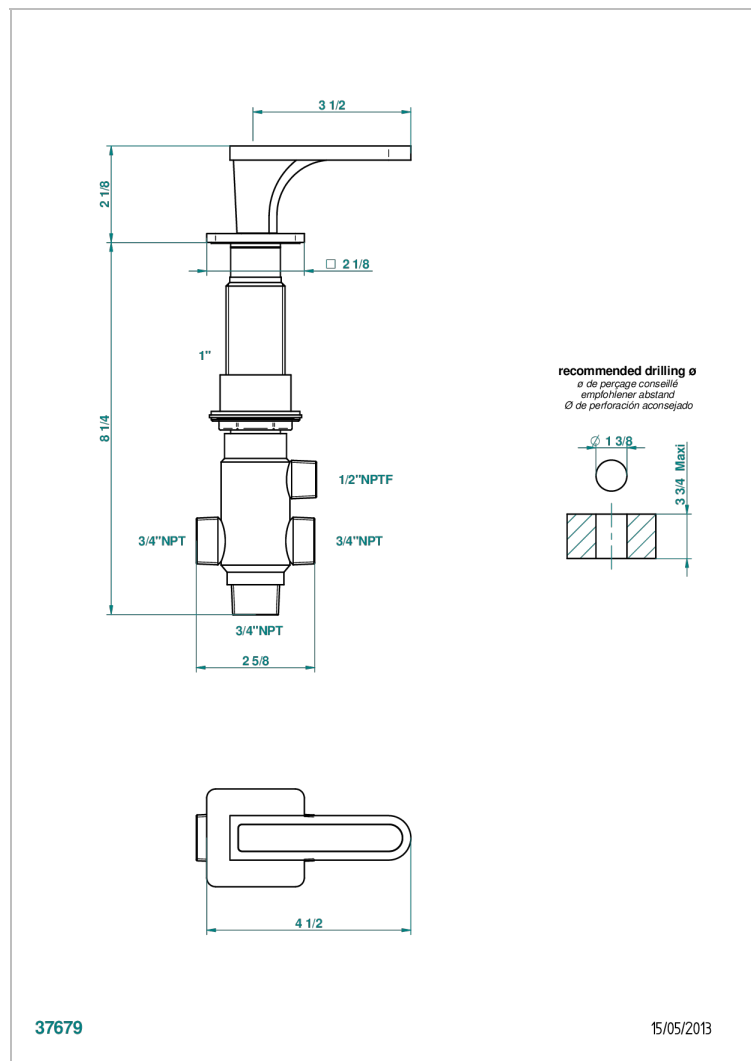

PROFIL BLACK ONYX WITH LEVER HANDLES

A6P-504VGUS

2-function deck diverter with trim

CHARACTERISTIC

- Profil black Onyx with lever handles
- 2-function deck diverter with trim

AVAILABLE FINITIONS

Black nickel - D24