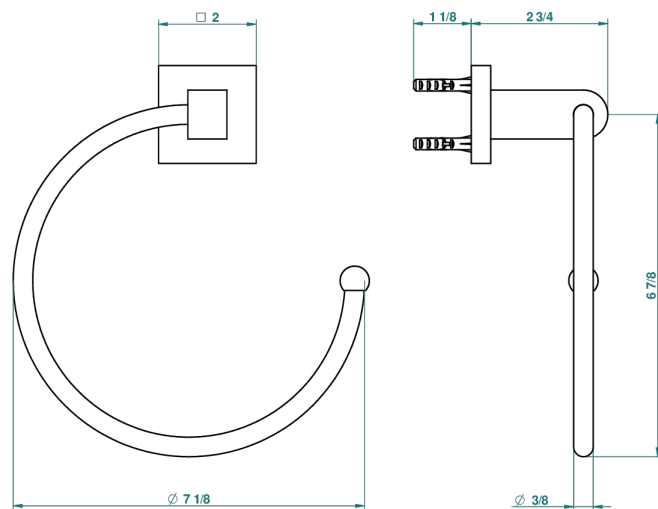

PROFIL BLACK ONYX WITH LEVER HANDLES

A6P-504N

Towel ring

22298

07/09/2010

CHARACTERISTIC

- Profil black Onyx with lever handles
- Towel ring

AVAILABLE FINITIONS

Black nickel - D24
Blush PVD - H62
Brass color PVD - H49
Brown bronze color PVD - F33
Chrome polished - A02
Chrome polished / gold polished - G02

Copper antique matt, coated - H07
Gold color PVD - H52
Gold mat - F07
Gold polished - F01
Gold satiney - F03
Graphite PVD - H64

Light coated bronze - D01
Matt Umber PVD - H67
Matt blush PVD - H60
Matt brass color PVD - H50
Matt brown bronze color PVD - F34
Matt chrome (American satin) - C02

Matt gold color PVD - H53
Matt graphite PVD - H65
Matt nickel (American satin) - C01
Matt nickel color PVD - H56
Nickel antique / Sovereign - H28
Nickel color PVD - H55

Nickel polished - B01
Rose Gold - F27
Satin chrome - C03
Silver polished, antique - H03
Silver rhodium - F18
Soft gold - F30